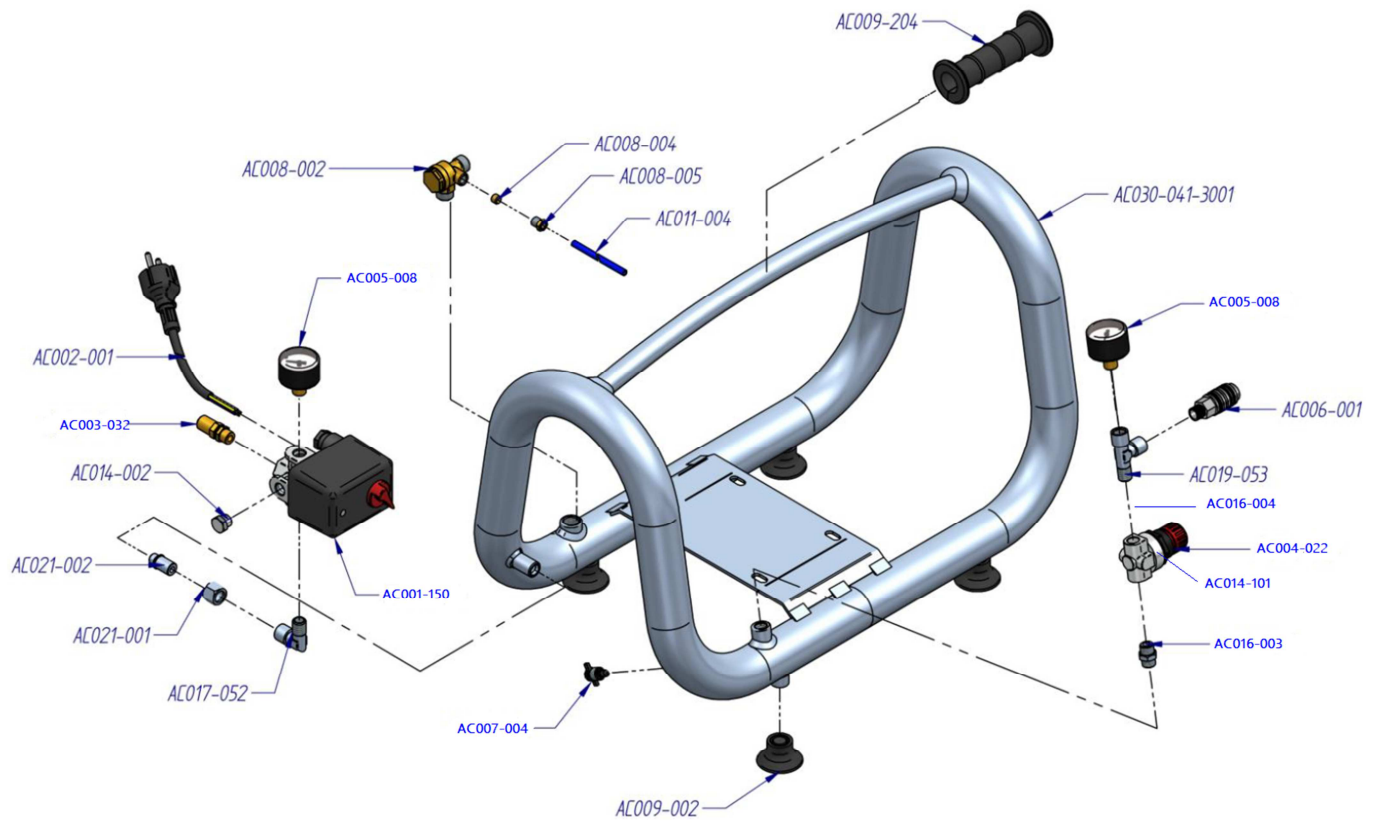

Gerätetyp: Aerotec Kompressor Extreme 15

CODE	DESCRIPTION	CODE	DESCRIPTION	CODE	DESCRIPTION
AC001-150	Pressure Switch 1/4"	AC007-004	Plastic screw for condensate drain	AC015-002	Nipple
AC001-150-001	Pressure Switch complete EXTREME 3T 15BAR	AC008-002	Not return valve 3/8"	AC017-052	Pipe filling "L"
AC002-001	Pin plug SHUKO 1,5 m	AC008-004	Ogive for tube blue Rilsan	AC019-053	Pipe filling "T"
AC003-032	Safety valve	AC008-005	Nut for tube blue Rilsan	AC021-001	Nut for connection
AC004-022	Pressure regulator	AC009-002	Rubber foot	AC021-002	Connection
AC004-003-009	Pressure regulator complete	AC009-204	Rubber knob	AC030-041-3001	Tank EXTREME 3T "RED"
AC005-008	Manometer 40 mm 1/4" Bar/Psi	AC011-004	Blue Rilsan tube	AC016-004	Conic fitting 1/2"Mx1/4"F
AC006-001	Universal Coupler 1/4" Male	AC014-002	Closure plug	AC014-101	Grub screw 1/8"
				AC016-003	Conic fitting 1/2"M x 3/8"F
CODE	TUBE FOR UNIT PUMP	CODE	TUBE FOR UNIT PUMP	CODE	TUBE FOR UNIT PUMP
AC013-001	Aluminum tube EXTREME 3T 0,75 - 1,5 Hp	AC013-004	Aluminum tube for EXTREME 3T 2,0 Hp		