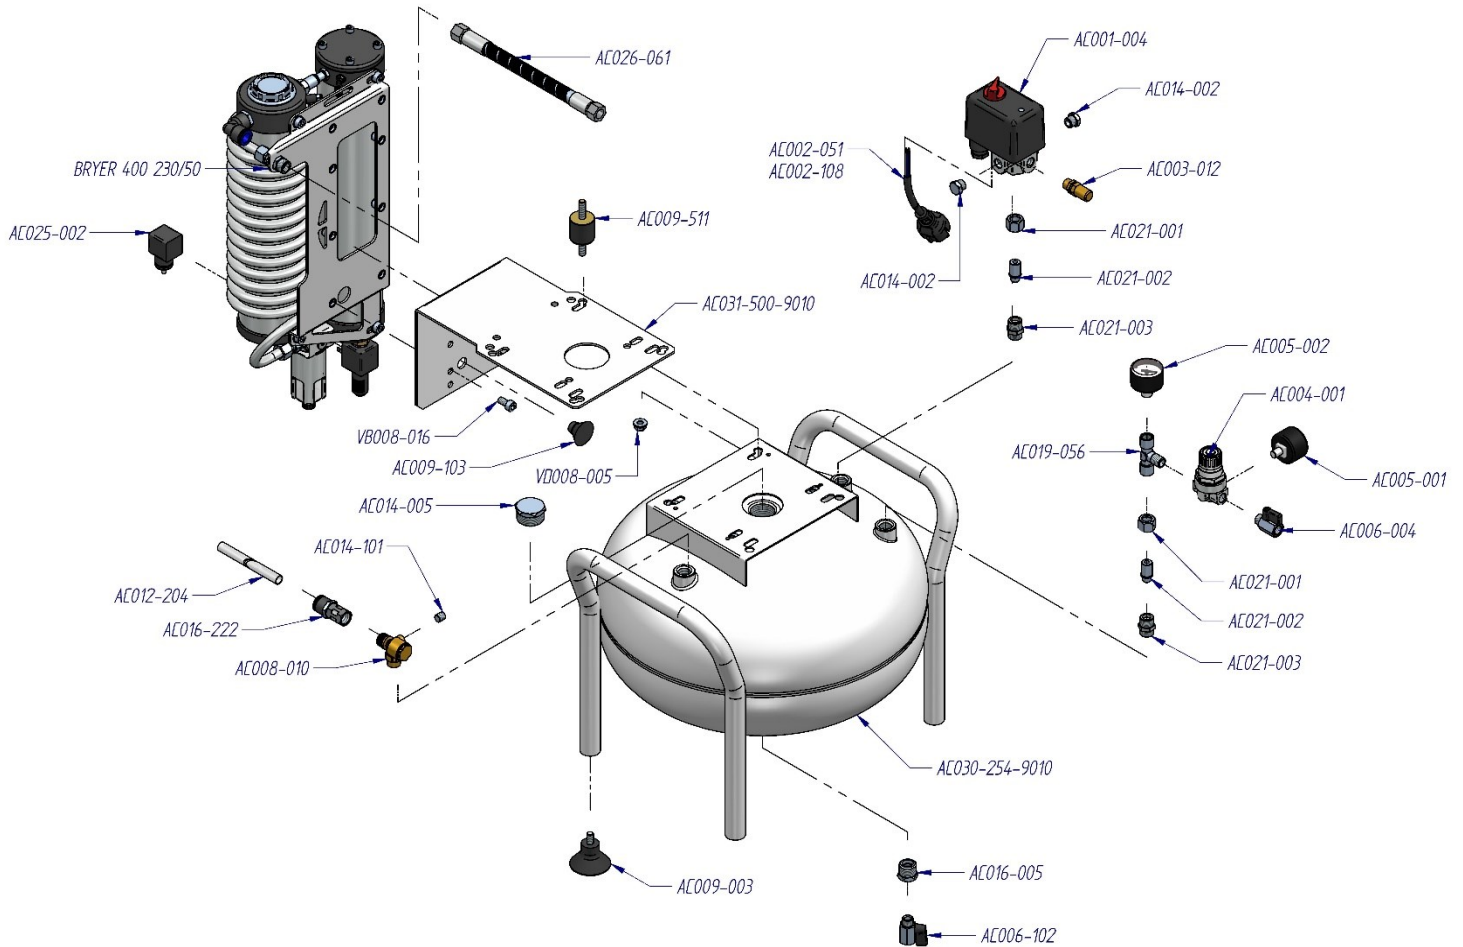

CODE	DESCRIPTION	CODE	DESCRIPTION	CODE	DESCRIPTION
AC001-004	Pressure Switch 3/8" (start valve open)	AC008-010	Not return valve	AC021-002	Connection
AC001-004-003	Pressure Switch 3/8" Complete EU	AC009-003	Rubber foot whit thread	AC021-003	Connection
AC001-004-005	Pressure Switch 3/8" Complete UK	AC009-103	Rubber foot with thread	AC025-002	Connector for solenoid valve
AC002-051	Pin plug SHUKO 1,5 m	AC009-511	No-vibration rubber	AC030-254-9010	Tank EXTREME 2 25L "WHITE"
AC002-105	Pin plug ENGLISH 2m	AC012-204	Rilsan tube for EXTREME	AC031-500-9010	Metallic base
AC003-012	Safety valve 8 Bar	AC014-002	Closure plug	DRYER 400	Dryer
AC004-001	Pressure regulator MIGNON Pos.1	AC014-005	Closure plug	VB008-016	Screw
AC004-001-004	Pressure regulator MIGNON Complete	AC014-101	Closure plug	VD008-005	Nut
AC005-001	Manometer 40 mm 1/4" Bar/Psi	AC016-005	Reduction		
AC005-002	Manometer 50 mm 1/4" Bar/Psi	AC016-222	Reduction		
AC006-004	Universal Coupler 1/4" Male	AC019-056	Pipe fitting "T"		
AC006-102	Condensate drain valve	AC021-001	Nut for connection		