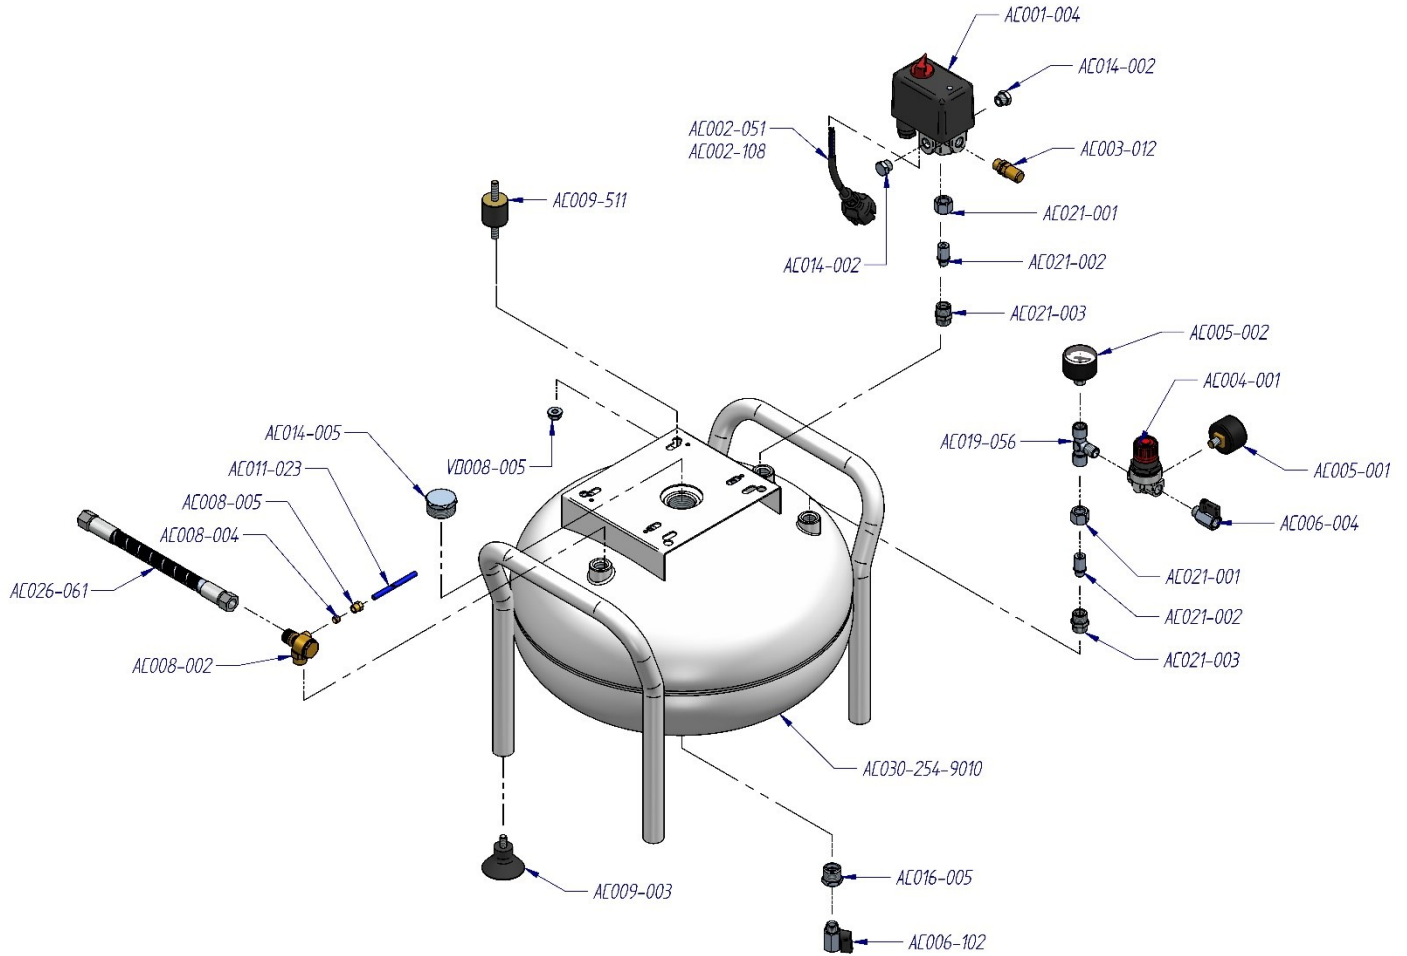

CODE	DESCRIPTION	CODE	DESCRIPTION	CODE	DESCRIPTION
AC001-004	Pressure Switch 3/8" (start valve open)	AC006-004	Coupler 1/4" female	AC016-005	Reduction
AC001-004-003	Pressure Switch 3/8" Complete EU	AC006-102	Condensate drain valve	AC019-056	Pipe fitting "T"
AC001-004-005	Pressure Switch 3/8" Complete UK	AC008-002	Not return valve	AC021-001	Nut for connection
AC002-051	Pin plug SHUKO 1,5 m	AC008-004	Ogive for tube blue Rilsan	AC021-002	Connection
AC002-105	Pin plug ENGLISH 2,0 m	AC008-005	Nut for tube blue Rilsan	AC021-003	Connection
AC003-012	Safety valve 8 Bar	AC009-003	Rubber foot whit thread	AC030-254-9010	Tank EXTREME 2 25L "WHITE"
AC004-001	Pressure regulator MIGNON Pos.1	AC009-511	No-vibration rubber	VD008-005	Nut
AC004-001-004	Pressure regulator MIGNON Complete	AC011-023	Blue rilsan tube		
AC005-001	Manometer 40 mm 1/4" Bar/Psi	AC014-002	Closure plug		
AC005-002	Manometer 50 mm 1/4" Bar/Psi	AC014-005	Closure plug		