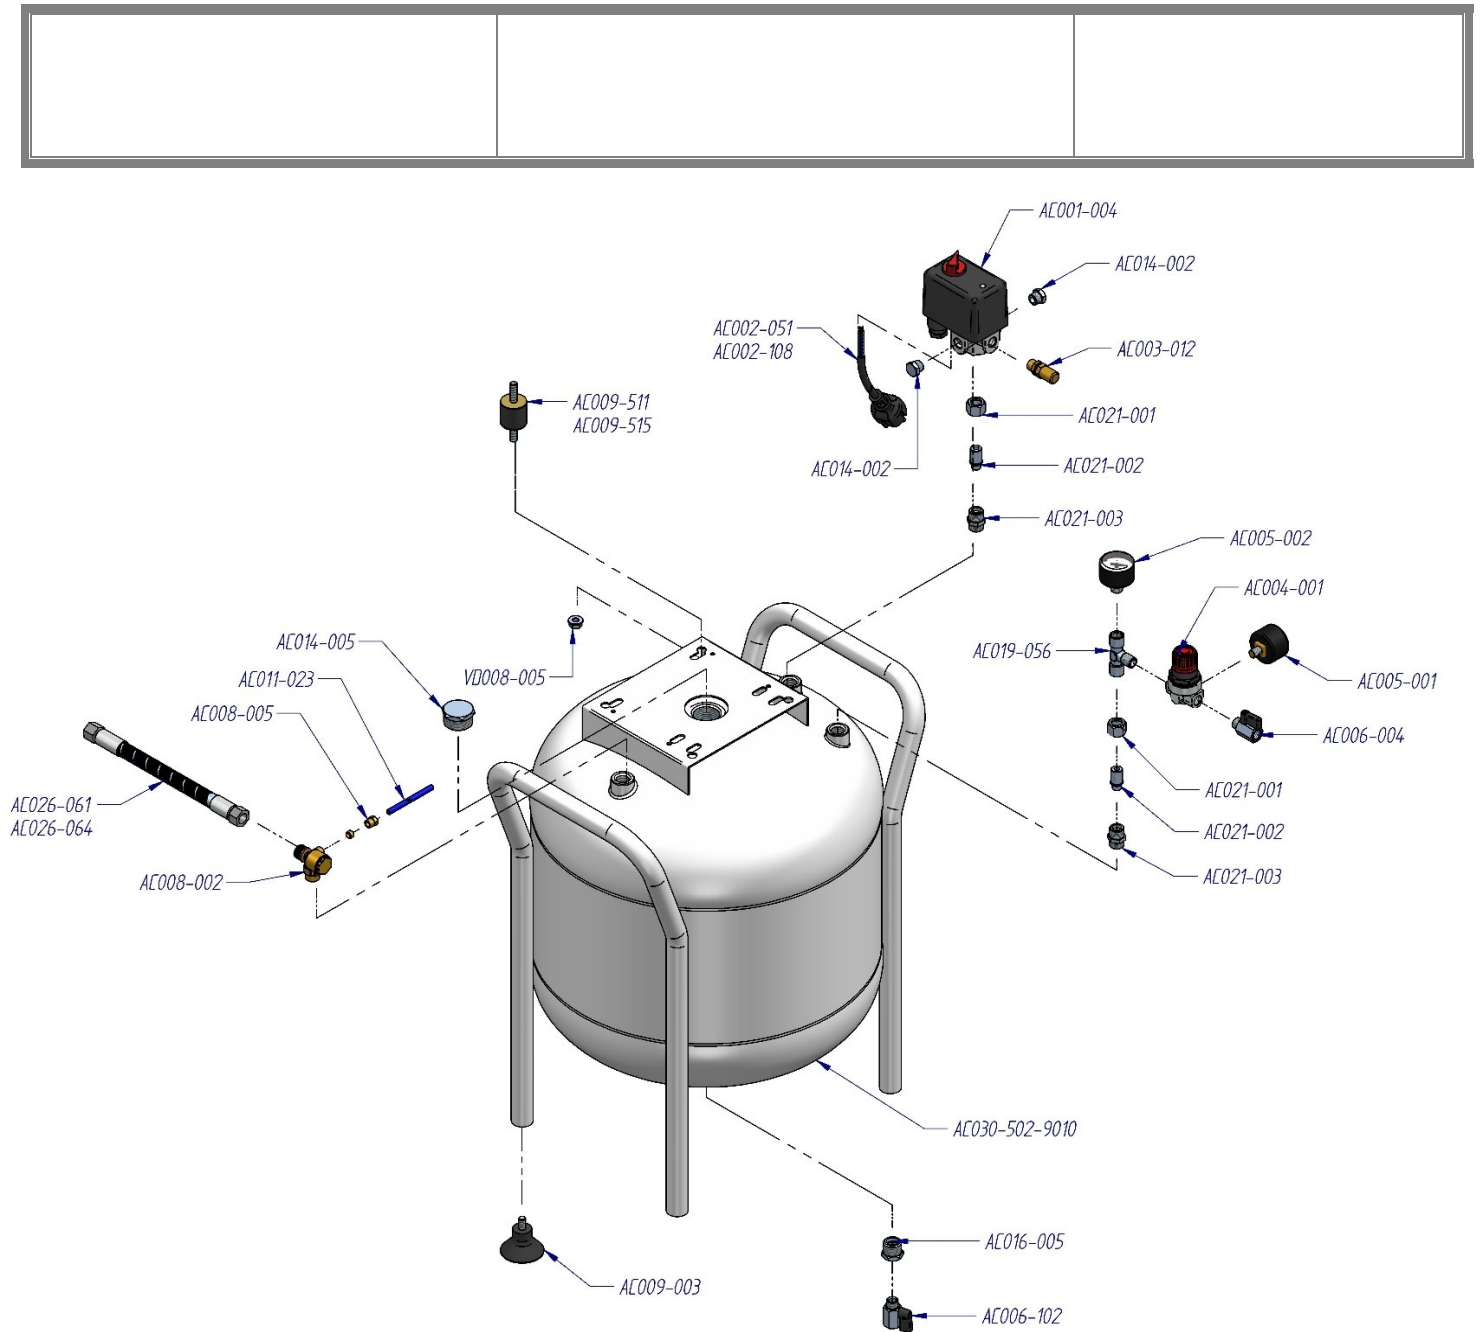

CODE	DESCRIPTION	CODE	DESCRIPTION	CODE	DESCRIPTION
AC001-004	Pressure Switch 3/8" (start valve open)	AC006-004	Coupler 1/4" female	AC014-005	Closure plug
AC001-004-003	Pressure Switch 3/8" Complete EU	AC006-102	Condensate drain valve	AC016-005	Reduction
AC001-004-005	Pressure Switch 3/8" Complete UK	AC008-002	Not return valve	AC019-056	Pipe fitting "T"
AC002-051	Pin plug SHUKO 1,5 m	AC008-004	Ogive for tube blue Rilsan	AC021-001	Nut for connection
AC002-105	Pin plug ENGLISH 2m	AC008-005	Nut for tube blue Rilsan	AC021-002	Connection
AC003-012	Safety valve 8 Bar	AC009-003	Rubber foot whit thread	AC021-003	Connection
AC004-001	Pressure regulator MIGNON Pos.1	AC009-511	No-vibration rubber	AC030-502-9010	Tank EXTREME 2 25L "WHITE"
AC004-001-004	Pressure regulator MIGNON Complete	AC009-515	No-vibration rubber (FOR 3 HP)	VD008-005	Nut
AC005-001	Manometer 40 mm 1/4" Bar/Psi	AC011-023	Blue rilsan tube		
AC005-002	Manometer 50 mm 1/4" Bar/Psi	AC014-002	Closure plug		