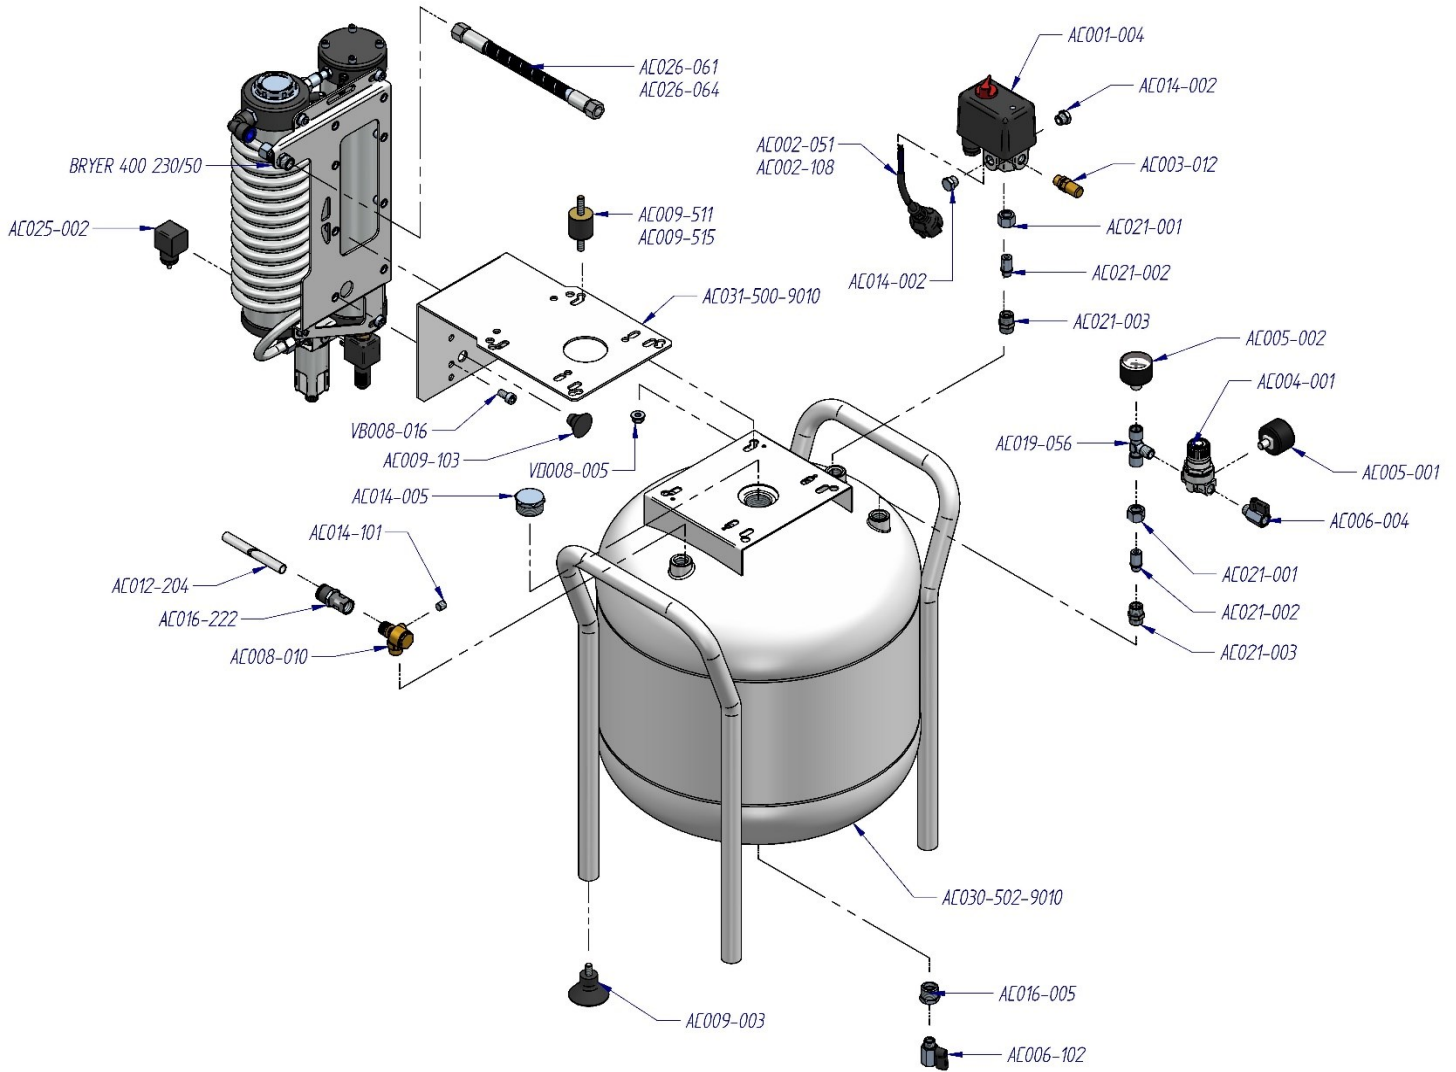

CODE	DESCRIPTION	CODE	DESCRIPTION	CODE	DESCRIPTION
AC001-004	Pressure Switch 3/8" (start valve open )	AC008-010	Not return valve	AC008-010	Nut for connection
AC001-004-003	Pressure Switch 3/8" Complete EU	AC009-003	Rubber foot whit thread	AC009-003	Connection
AC001-004-005	Pressure Switch 3/8" Complete UK	AC009-103	Rubber foot with thread	AC009-103	Connection
AC002-051	Pin plug SHUKO 1,5 m	AC009-511	No-vibration rubber	AC009-511	Connector for solenoid valve
AC002-105	Pin plug ENGLISH 2m	AC009-515	No-vibration rubber (FOR 3 HP)	AC009-515	Tank EXTREME 2 50L "WHITE"
AC003-012	Safety valve 8 Bar	AC012-204	Rilsan tube for EXTREME	AC012-204	Metallic base
AC004-001	Pressure regulator MIGNON Pos.1	AC014-002	Closure plug	AC014-002	Dryer
AC004-001-004	Pressure regulator MIGNON Complete	AC014-005	Closure plug	AC014-005	Screw
AC005-001	Manometer 40 mm 1/4" Bar/Psi	AC014-101	Closure plug	AC014-101	Nut
AC005-002	Manometer 50 mm 1/4" Bar/Psi	AC016-005	Reduction		
AC006-004	Universal Coupler 1/4" Male	AC016-222	Reduction		
AC006-102	Condensate drain valve	AC019-056	Pipe fitting "T"		