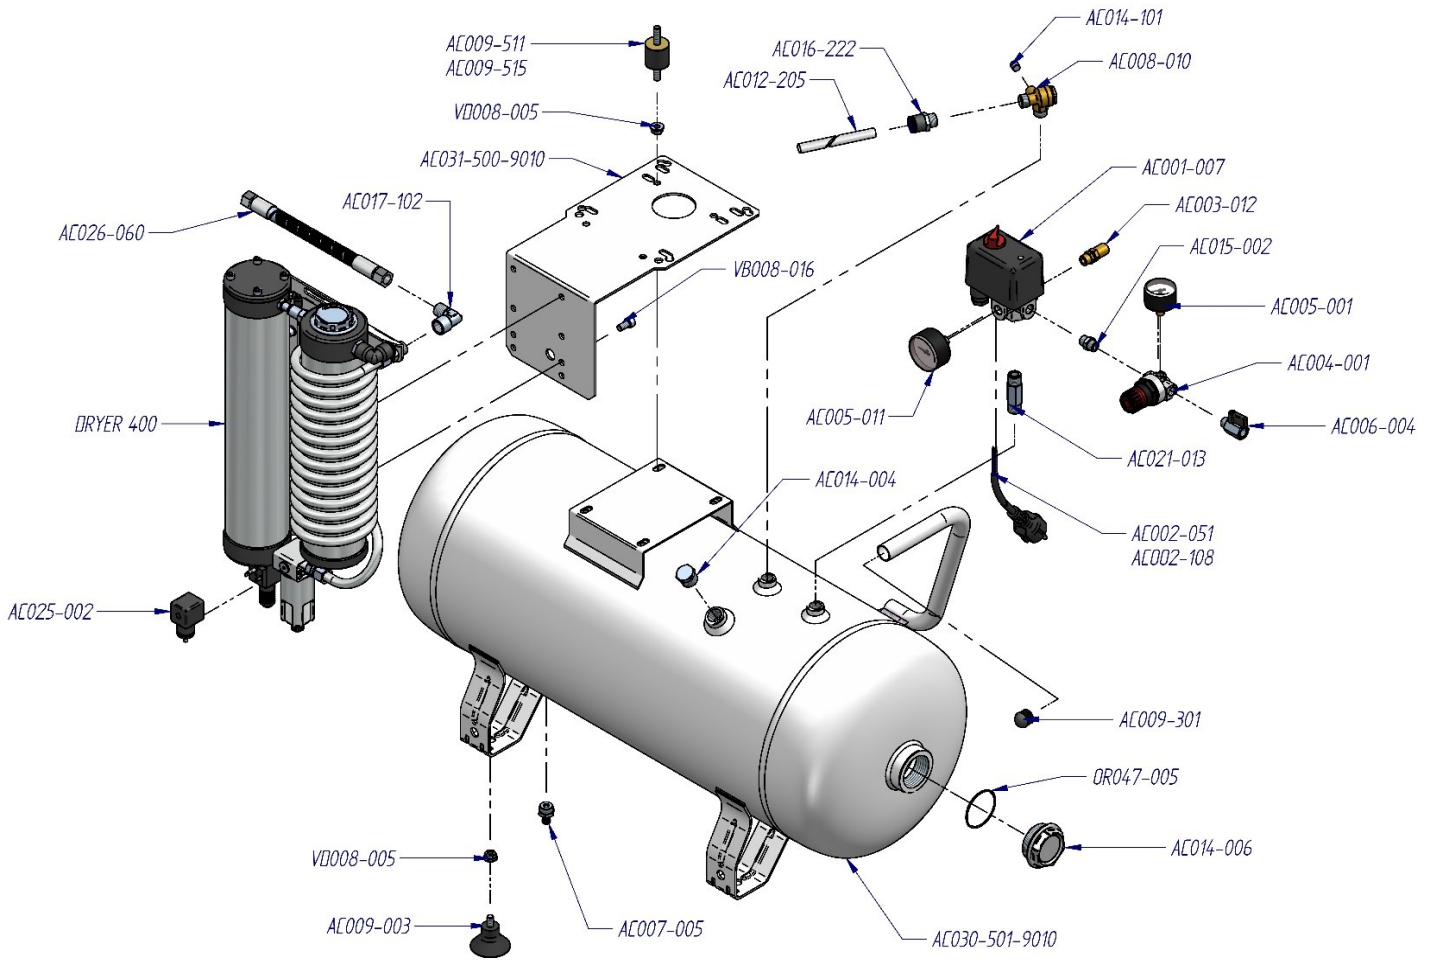

CODE	DESCRIPTION	CODE	DESCRIPTION	CODE	DESCRIPTION
AC008-006	Ogive for aluminum tube 12mm	EX053-001	Piston top	VB006-030	Screw
AC008-007	Nut for tube 12 mm aluminum	EX054-070	Piston seal	VB006-040	Screw
AC009-510	No-vibration rubber	EX055-070	Connecting rod	VB006-050	Screw
AC017-130	Pipe felling "L"	EX056-070	Complete connecting rod	VB006-060	Screw
AT002-004	Nut for plastic fan	EX069-001	Metal cover fan	VB006-070	Screw
EX011-001	Bearing for compressor monobloc	EX070-002	Plastic fan	VB006-080	Screw
EX013-001	Bearing for connecting rod	EX073-001	Metal protection	VB008-015	Screw
EX014-001	Handspike socket	MEX001-325-3001	Electric motor 2,0 Hp 1400 230 Volt 50 Hz "RED"	VB008-025	Screw
EX018-020	Compressor Monobloc	MEX001-325-9010	Electric motor 2,0 Hp 1400 230 Volt 50 Hz "WHITE"	VD004-005	Nut
EX027-001	Head	MEX005-016	Condenser 16 µF	VD008-005	Nut
EX027-103	Complete Head	MEX005-025	Condenser 25 µF	VD016-005	Nut
EX028-001	Filter	MEX005-036	Condenser 36 µF	VR004-005	Washer
EX030-001	Gasket head	MEX005-040	Condenser 40 µF	VR016-005	Washer
EX035-001	Valve plate	MEX008-002	Cover condenser	VR016-006	Washer
EX035-101	Valve plate complete	MEX007-090-3001	Metallic cover fan "RED"	VR016-010	Washer
EX036-001	Valve	MEX007-090-9010	Metallic cover fan "WHITE"	VR016-015	Washer
EX050-080	Gasket cylinder 0,8	OR014-005	O-ring		
EX050-050	Gasket cylinder 0,5	OR017-005	O-ring		
EX050-030	Gasket cylinder 0,3	VB004-005	Screw		
EX051-070	Cylinder	VB006-025	Screw		