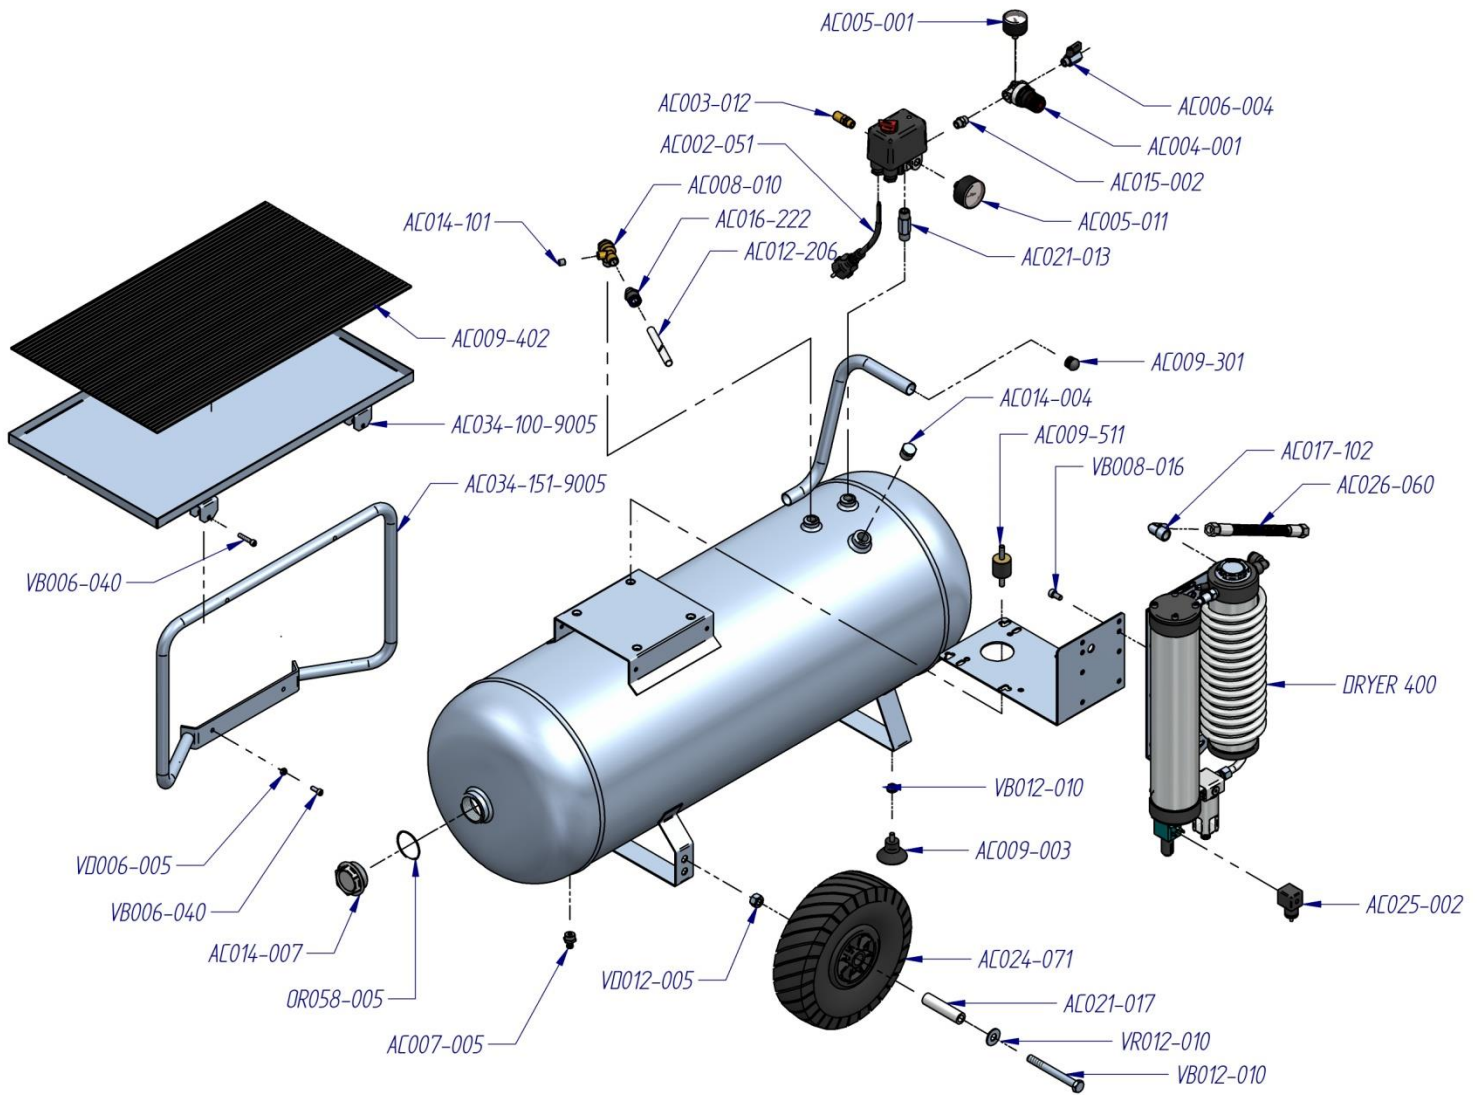

CODE	DESCRIPTION	CODE	DESCRIPTION	CODE	DESCRIPTION
AC008-006	Ogive for aluminum tube 12mm	EX037-030	Gasket cylinder 0,3	VB006-025	Screw
AC008-007	Nut for tube 12 mm aluminum	EX038-060	Cylinder	VB006-030	Screw
AC009-510	No-vibration rubber	EX040-001	Piston top	VB006-040	Screw
AC013-010	Aluminum tube	EX041-060	Piston seal	VB006-050	Screw
AC013-011	Aluminum tube	EX042-060	Connecting rod	VB006-060	Screw
AC017-130	Pipe felling "L"	EX043-060	Complete connecting rod	VB006-080	Screw
AC019-130	Pipe felling "T"	EX069-001	Metal cover fan	VB008-015	Screw
AT002-004	Nut for plastic fan	EX070-002	Plastic fan	VB008-025	Screw
EX011-001	Bearing for compressor monobloc	EX071-002	Plastic fan	VD004-005	Nut
EX013-001	Bearing for connecting rod	EX072-001	Metal cover fan	VD008-005	Nut
EX014-001	Handspike socket	EX073-001	Metal protection	VD016-005	Nut
EX018-020	Compressor Monobloc	MEX001-415	Electric motor 2,5 Hp 230 Volt 50 Hz	VD016-010	Nut
EX027-001	Head	MEX005-016	Condenser 16 µF	VD016-011	Nut
EX027-101	Complete Head	MEX005-025	Condenser 25 µF	VR004-005	Washer
EX028-001	Filter	MEX005-036	Condenser 36 µF	VR016-005	Washer
EX030-001	Gasket head	MEX005-040	Condenser 40 µF	VR016-006	Washer
EX035-001	Valve plate	MEX008-002	Cover condenser	VR016-010	Washer
EX035-101	Valve plate complete	OR014-005	O-ring	VR016-015	Washer
EX036-001	Valve	OR017-005	O-ring		
EX037-080	Gasket cylinder 0,8	VB004-005	Screw		
EX037-050	Gasket cylinder 0,5	VB006-005	Screw		