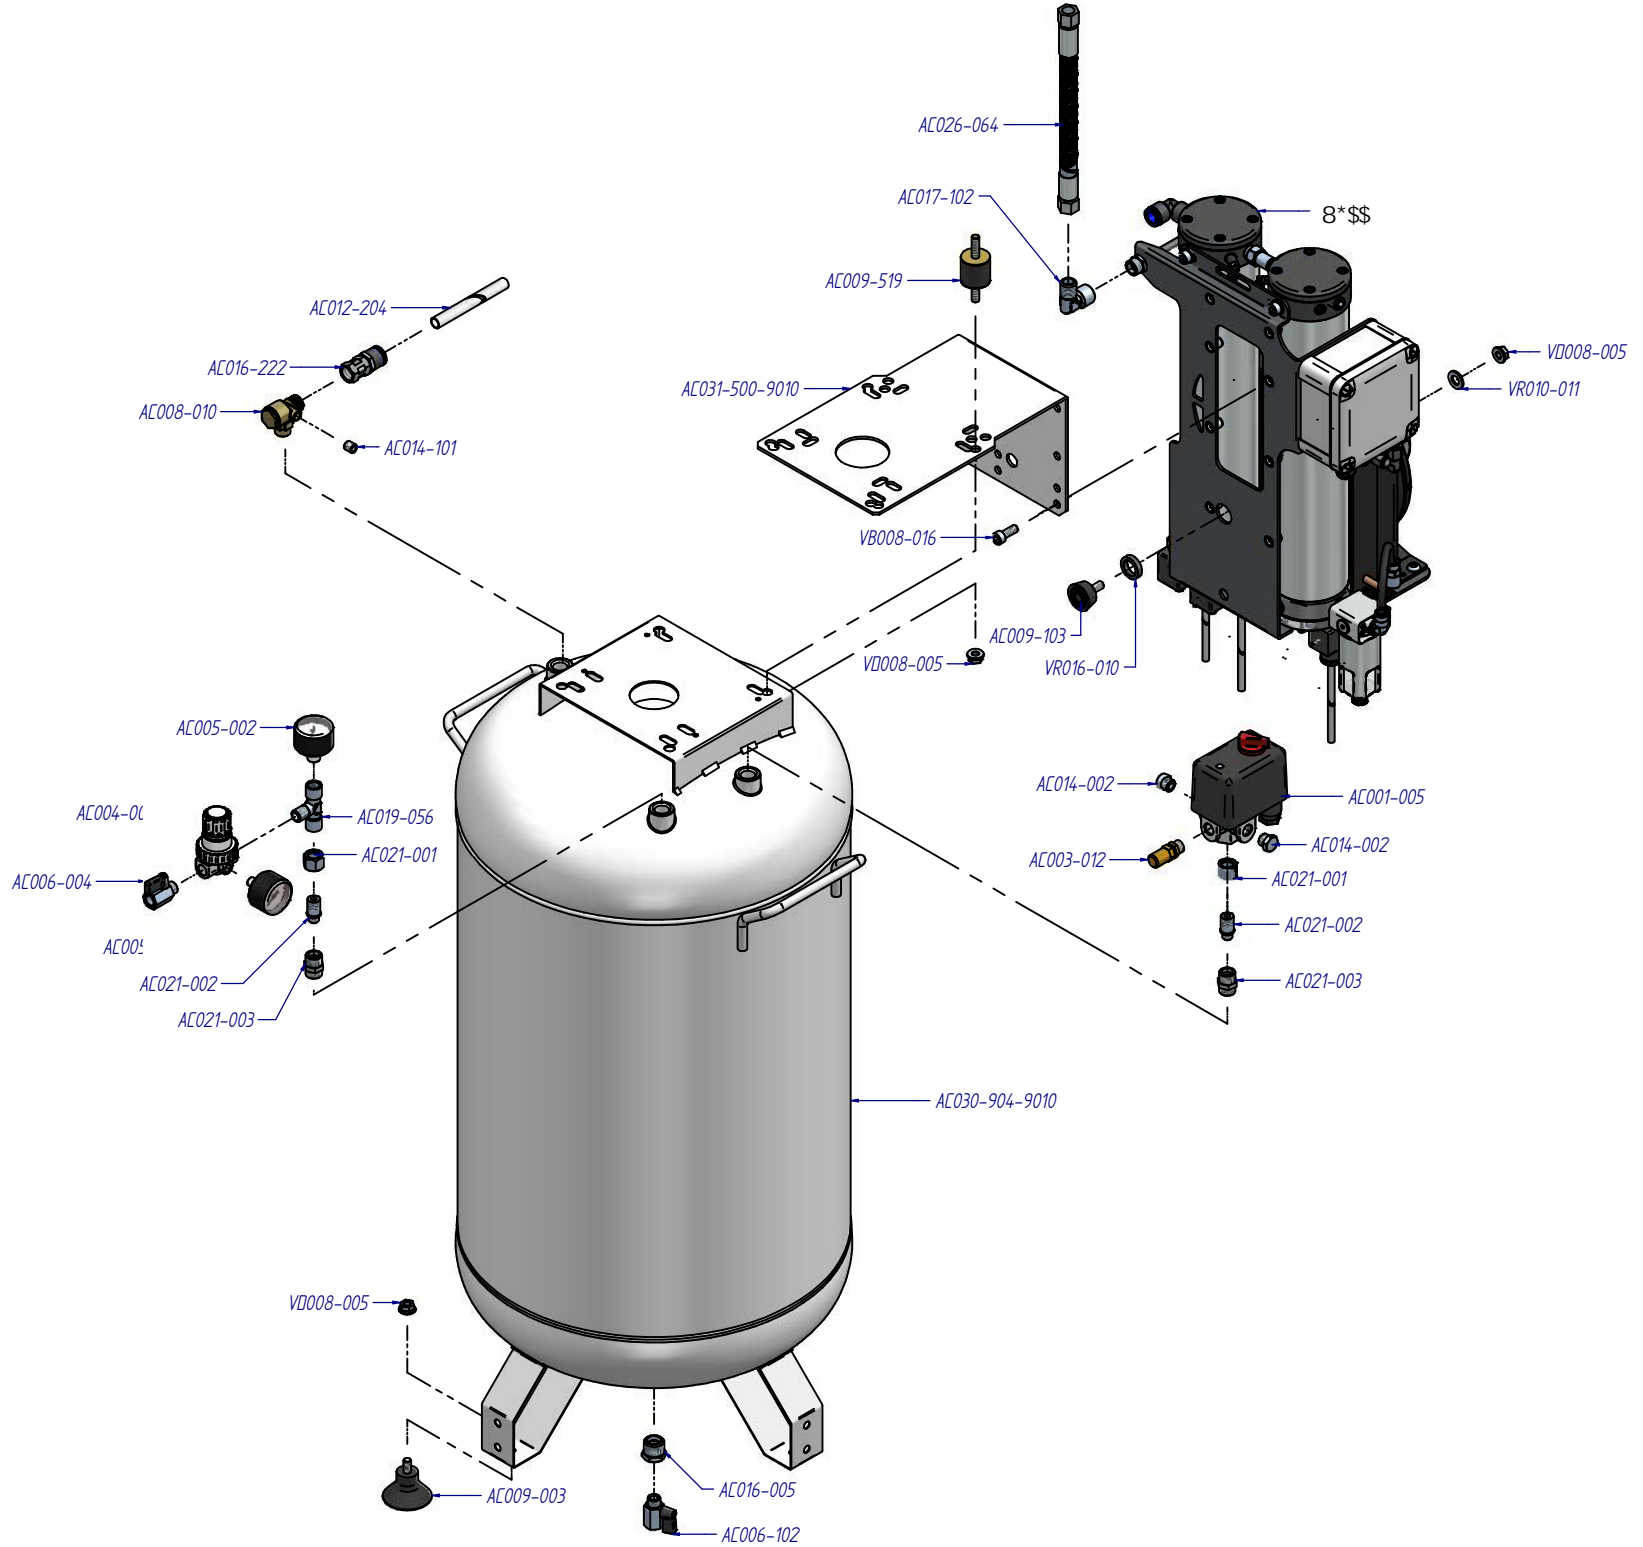

CODE	DESCRIPTION	CODE	DESCRIPTION	CODE	DESCRIPTION
AC008-006	Ogive for aluminum tube 12mm	EX037-030	Gasket cylinder 0,3	VB006-025	Screw
AC008-007	Nut for tube 12 mm aluminum	EX038-060	Cylinder	VB006-030	Screw
AC009-510	No-vibration rubber	EX040-001	Piston top	VB006-040	Screw
AC013-010	Aluminum tube	EX041-060	Piston seal	VB006-050	Screw
AC013-011	Aluminum tube	EX042-060	Connecting rod	VB006-060	Screw
AC017-130	Pipe felling "L"	EX043-060	Complete connecting rod	VB006-080	Screw
AC019-130	Pipe felling "T"	EX069-001	Metal cover fan	VB008-015	Screw
AT002-004	Nut for plastic fan	EX070-002	Plastic fan	VB008-025	Screw
EX011-001	Bearing for compressor monobloc	EX071-002	Plastic fan	VD004-005	Nut
EX013-001	Bearing for connecting rod	EX072-001	Metal cover fan	VD008-005	Nut
EX014-001	Handspike socket	EX073-001	Metal protection	VD016-005	Nut
EX018-020	Compressor Monobloc	MEX001-415	Electric motor 2,5 Hp 230 Volt 50 Hz	VD016-010	Nut
EX027-001	Head	MEX005-016	Condenser 16 µF	VD016-011	Nut
EX027-101	Complete Head	MEX005-025	Condenser 25 µF	VR004-005	Washer
EX028-001	Filter	MEX005-036	Condenser 36 µF	VR016-005	Washer
EX030-001	Gasket head	MEX005-040	Condenser 40 µF	VR016-006	Washer
EX035-001	Valve plate	MEX008-002	Cover condenser	VR016-010	Washer
EX035-101	Valve plate complete	OR014-005	O-ring	VR016-015	Washer
EX036-001	Valve	OR017-005	O-ring		
EX037-080	Gasket cylinder 0,8	VB004-005	Screw		
EX037-050	Gasket cylinder 0,5	VB006-005	Screw		