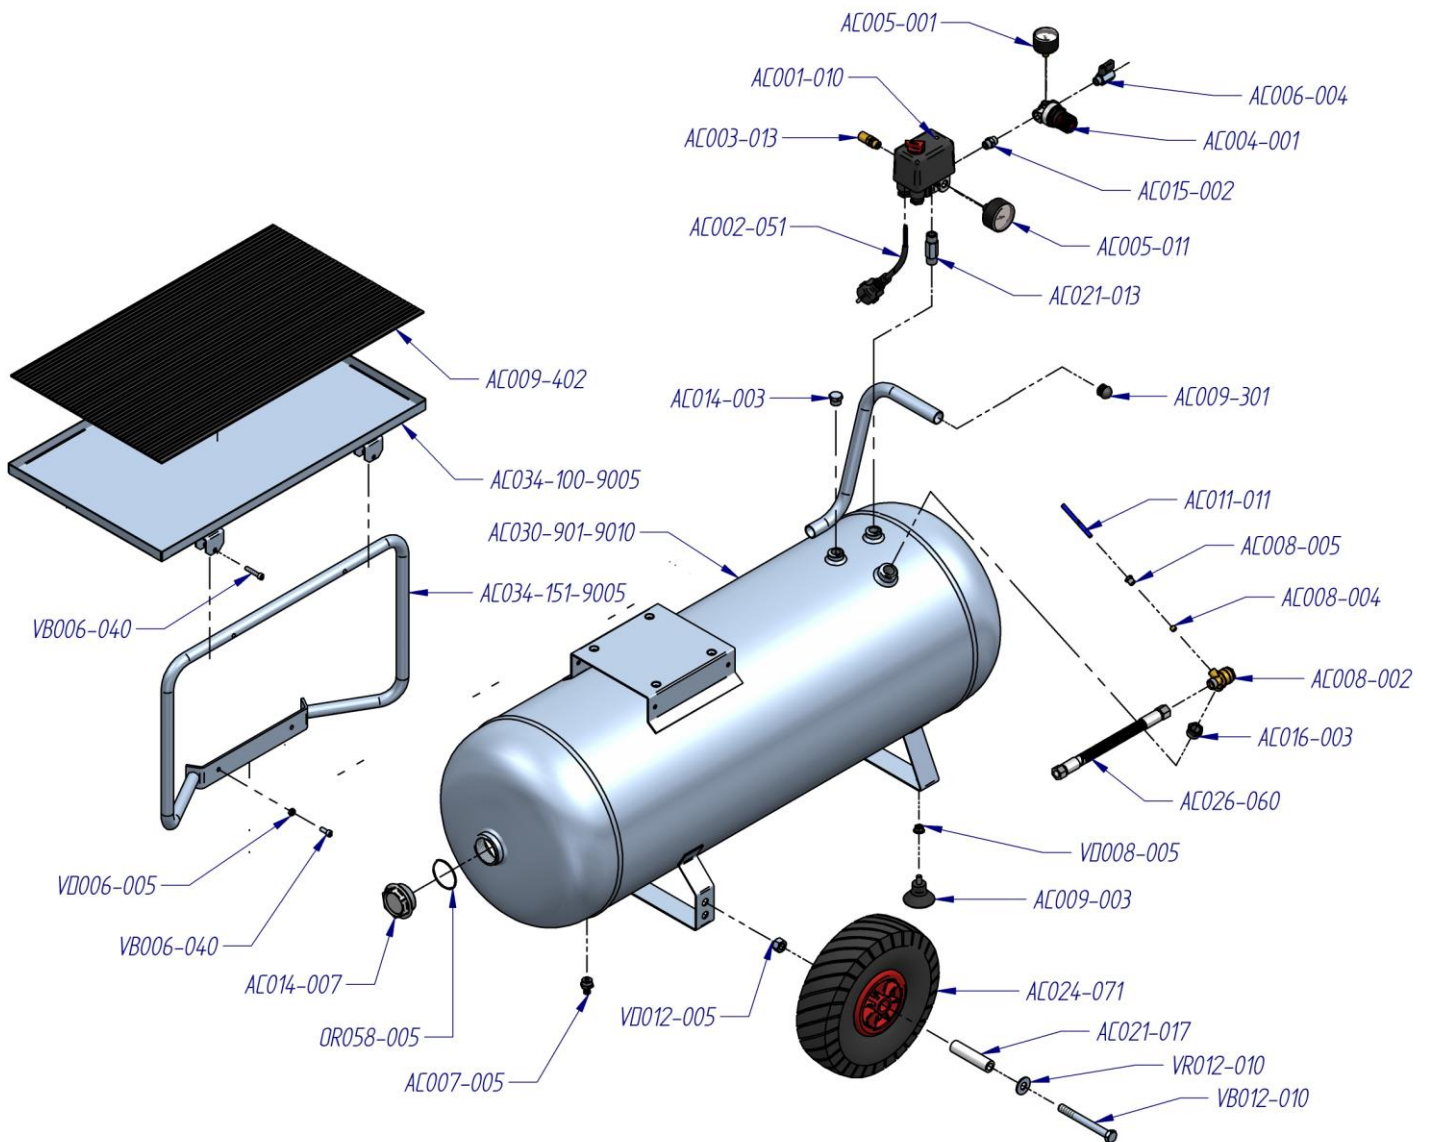

CODE	DESCRIPTION	CODE	DESCRIPTION	CODE	DESCRIPTION
AC008-006	Ogive for aluminum tube 12mm	EX050-080	Gasket cylinder 0,8	VB006-040	Screw
AC008-007	Nut for tube 12 mm aluminum	EX051-070	Cylinder	VB006-050	Screw
AC009-520	No-vibration rubber	EX053-001	Piston top	VB006-060	Screw
AC013-011	Aluminum tube	EX054-070	Piston seal	VB006-080	Screw
AC013-017	Aluminum tube	EX055-070	Connecting rod	VB008-015	Screw
AC017-130	Pipe felling "L"	EX056-070	Complete connecting rod	VB008-025	Screw
AC019-130	Pipe felling "T"	EX069-001	Metal cover fan	VD004-005	Nut
AT002-004	Nut for plastic fan	EX070-002	Plastic fan	VD008-005	Nut
EX011-001	Bearing for compressor monobloc	EX071-002	Plastic fan	VD016-005	Nut
EX013-001	Bearing for connecting rod	EX072-004	Metal cover fan	VD016-010	Nut
EX014-001	Handspike socket	EX072-006-3000	Plastic cover fan (RED)	VD016-011	Nut
EX018-020	Compressor monobloc	EX072-006-7010	Plastic cover fan (WHITE)	VR004-005	Washer
EX027-001	Head	EX072-006-9005	Plastic cover fan (BLACK)	VR016-005	Washer
EX027-103	Complete Head	EX073-001	Metal protection	VR016-006	Washer
EX028-001	Filter	MEX001-431	Electric motor 3,0 Hp 380 Volt 50 Hz 3 Phase		
EX030-001	Gasket head	OR014-005	O-ring		
EX035-001	Valve plate	OR017-005	O-ring		
EX035-101	Valve plate complete	VB004-005	Screw		
EX036-001	Valve	VB006-005	Screw		
EX050-030	Gasket cylinder 0,3	VB006-025	Screw		
EX050-050	Gasket cylinder 0,5	VB006-030	Screw		