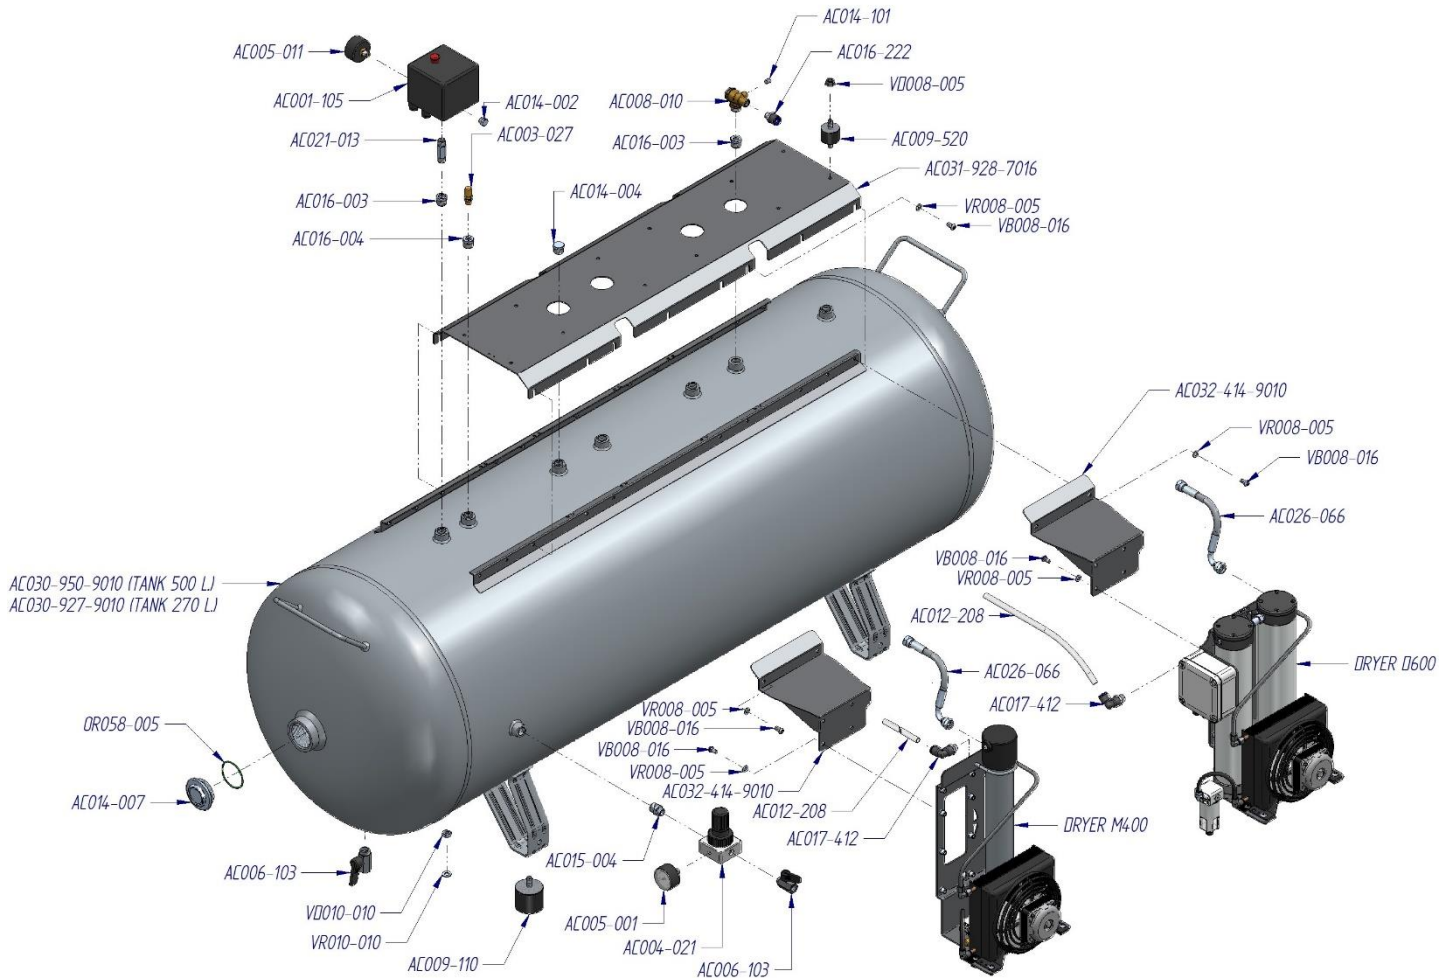

CODE	DESCRIPTION	CODE	DESCRIPTION	CODE	DESCRIPTION
AC008-006	Ogive for aluminum tube 12mm	EX050-080	Gasket cylinder 0,8	VB006-040	Screw
AC008-007	Nut for tube 12 mm aluminum	EX051-070	Cylinder	VB006-050	Screw
AC009-520	No-vibration rubber	EX053-001	Piston top	VB006-060	Screw
AC013-011	Aluminum tube	EX054-070	Piston seal	VB006-080	Screw
AC013-017	Aluminum tube	EX055-070	Connecting rod	VB008-015	Screw
AC017-130	Pipe felling "L"	EX056-070	Complete connecting rod	VB008-025	Screw
AC019-130	Pipe felling "T"	EX069-001	Metal cover fan	VD004-005	Nut
AT002-004	Nut for plastic fan	EX070-002	Plastic fan	VD008-005	Nut
EX011-001	Bearing for compressor monobloc	EX071-002	Plastic fan	VD016-005	Nut
EX013-001	Bearing for connecting rod	EX072-004	Metal cover fan	VD016-010	Nut
EX014-001	Handspike socket	EX072-006-3000	Plastic cover fan (RED)	VD016-011	Nut
EX018-020	Compressor monobloc	EX072-006-7010	Plastic cover fan (WHITE)	VR004-005	Washer
EX027-003	Head	EX072-006-9005	Plastic cover fan (BLACK)	VR016-005	Washer
EX027-101	Complete Head	EX073-001	Metal protection	VR016-006	Washer
EX028-001	Filter	MEX001-431	Electric motor 3,0 Hp 380 Volt 50 Hz 3 Phase		
EX030-001	Gasket head	OR014-005	O-ring		
EX035-001	Valve plate	OR017-005	O-ring		
EX035-101	Valve plate complete	VB004-005	Screw		
EX036-001	Valve	VB006-005	Screw		
EX050-030	Gasket cylinder 0,3	VB006-025	Screw		
EX050-050	Gasket cylinder 0,5	VB006-030	Screw		