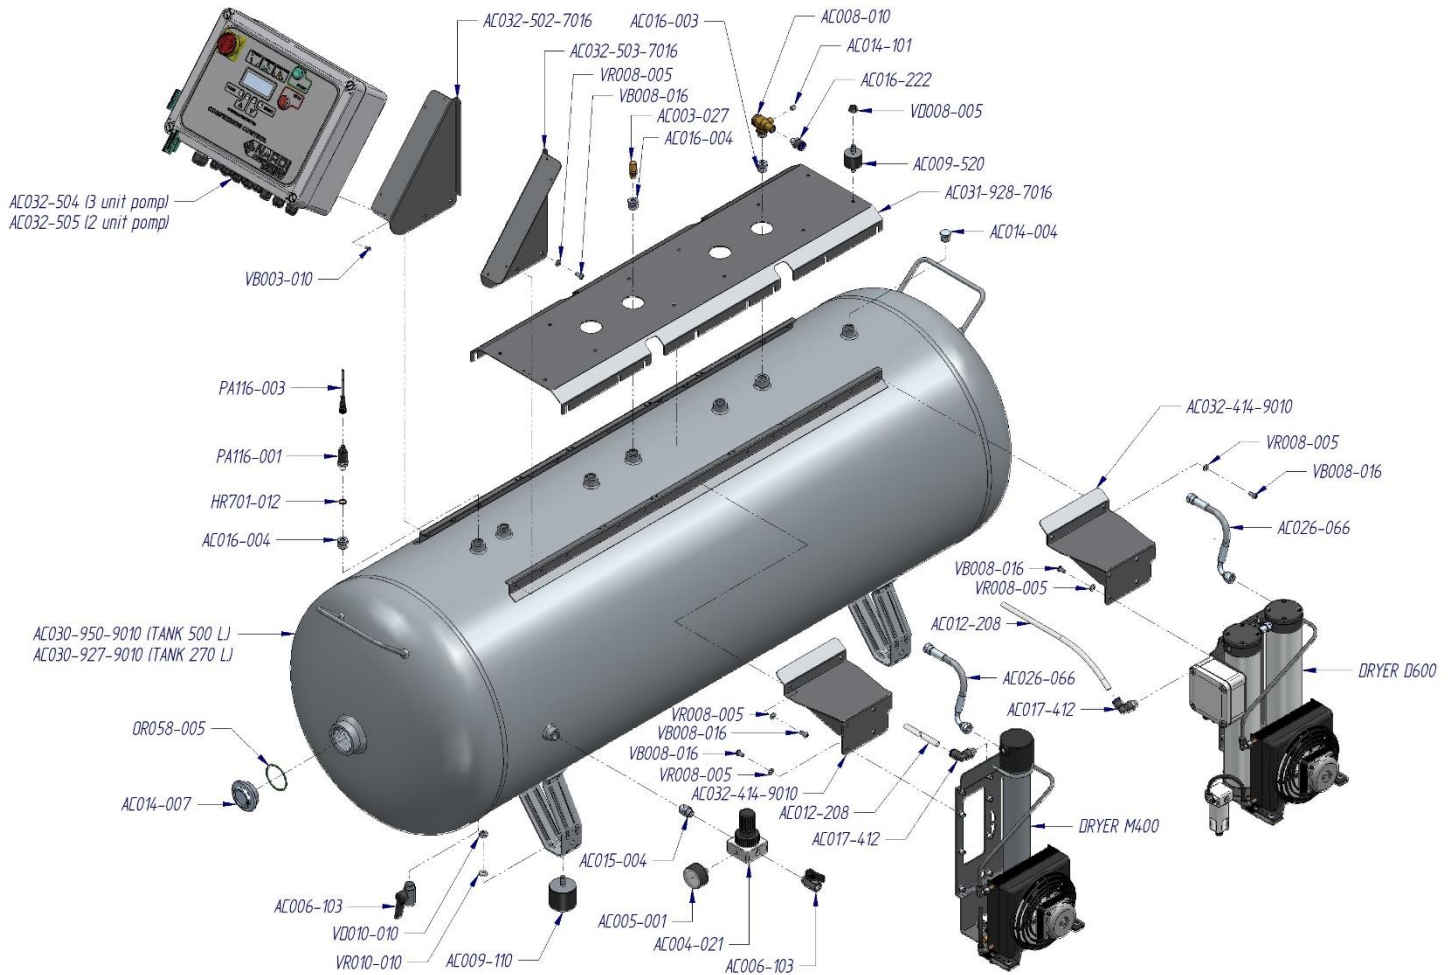

SPARE PARTS
EXTREME MPD 270L. - 500L.
Tank and accessories 230 Volt 50 Hz

EX000-218 Rev.00
 Date 27/09/2017

CODE	DESCRIPTION	CODE	DESCRIPTION	CODE	DESCRIPTION
AC003-027	Safety Valve	AC016-004	Reduction	HR701-012	Washer
AC004-021	Pressure regulator 1/2"G	AC016-222	Pipe Filling Straight	OR058-005	O-ring
AC005-001	Manometer 40 mm 1/8" Bar/Psi	AC026-065	Flexible tube	PA116-001	Transductor
AC006-103	Ball valve	AC017-412	Pipe fitting "L"	PA116-003	Connector
AC008-010	Not return valve	AC026-066	Flexible tube	VB003-010	Screw
AC009-110	Antivibration	AC030-927-9010	Tank EXTREME 4D 270L "WHITE"	VB008-016	Screw
AC009-520	No-vibration rubber	AC030-950-9010	Tank EXTREME 4D 500L "WHITE"	VD008-005	Nut
AC012-208	Rilsan tube	AC031-928-7016	Metallic base	VD010-010	Nut
AC014-002	Closure plug	AC032-414-9010	Metallic base	VR008-005	Washer
AC014-004	Closure plug	AC032-502-7016	Metallic base	VR010-010	Washer
AC014-101	Closure plug	AC032-503-7016	Metallic base	DRYER D600	Dryer D600
AC015-004	Nipple	AC032-504	Electronic Control multipower (3 UNIT)	DRYER M400	Dryer M400
AC016-003	Reduction	AC032-505	Electronic Control multipower (2 UNIT)		