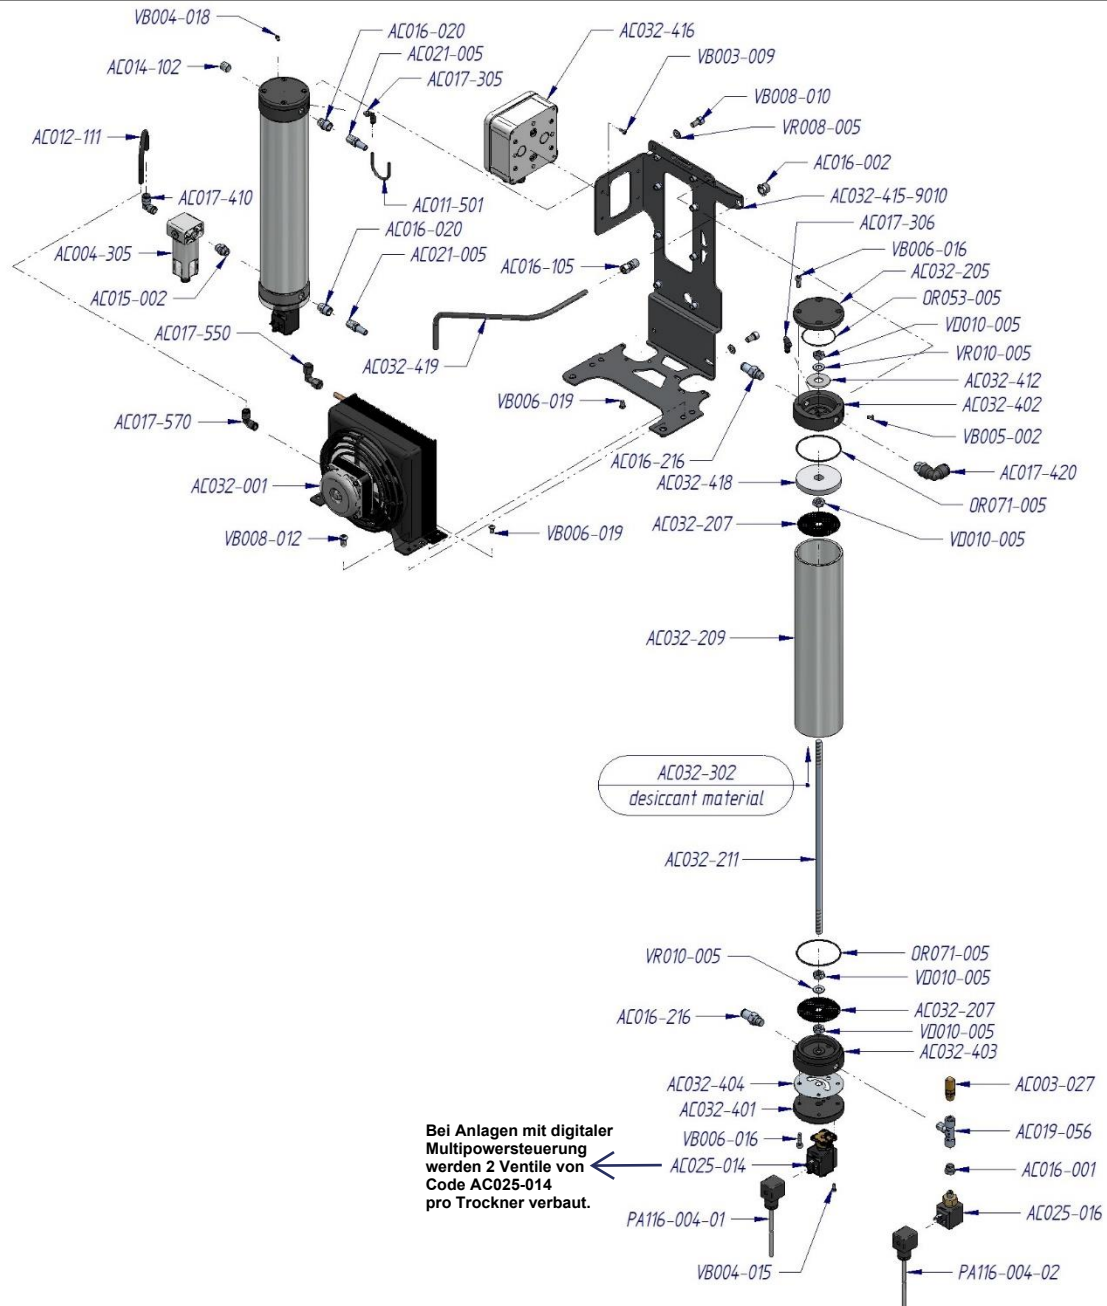

# SPARE PARTS DRYER D600 Dryer

CODE	DESCRIPTION	CODE	DESCRIPTION	CODE	DESCRIPTION
AC003-026	Safety valve	AC019-056	Pipe fitting "T"	OR071-005	O-ring
AC004-305	Filter 1/4"G	AC021-005	Reduction	PA116-004-01	Connector
AC011-501	Rilsan tube	AC025-014	Solenoid valve	PA116-004-02	Connector
AC012-111	Rilsan tube	AC025-016	Solenoid valve	VB003-010	Screw
AC014-102	Closure plug	AC032-001	Radietor	VB004-015	Screw
AC015-002	Nipple	AC032-205	Flange	VB005-002	Screw
AC016-001	Reduction	AC032-207	Grid	VB006-014	Screw
AC016-002	Reduction	AC032-209	Dryer body	VB006-016	Screw
AC016-020	Nipple	AC032-211	Screw	VB006-019	Screw
AC016-105	Pipe fitting	AC032-402	Flange	VB008-010	Screw
AC016-216	Pipe fitting	AC032-403	Flange	VB008-012	Screw
AC017-305	Pipe fitting "L"	AC032-404	Gasket	VD010-005	Nut
AC017-306	Flow Regulator	AC032-415-9010	Metallic base	VR008-005	Washer
AC017-410	Pipe fitting "L"	AC032-416	Electronic Control dryer	VR010-005	Washer
AC017-420	Pipe fitting "L"	AC032-418	Filter		
AC017-550	Pipe fitting "L"	AC032-419	Tube		
AC017-570	Pipe fitting "L"	OR053-005	O-ring		