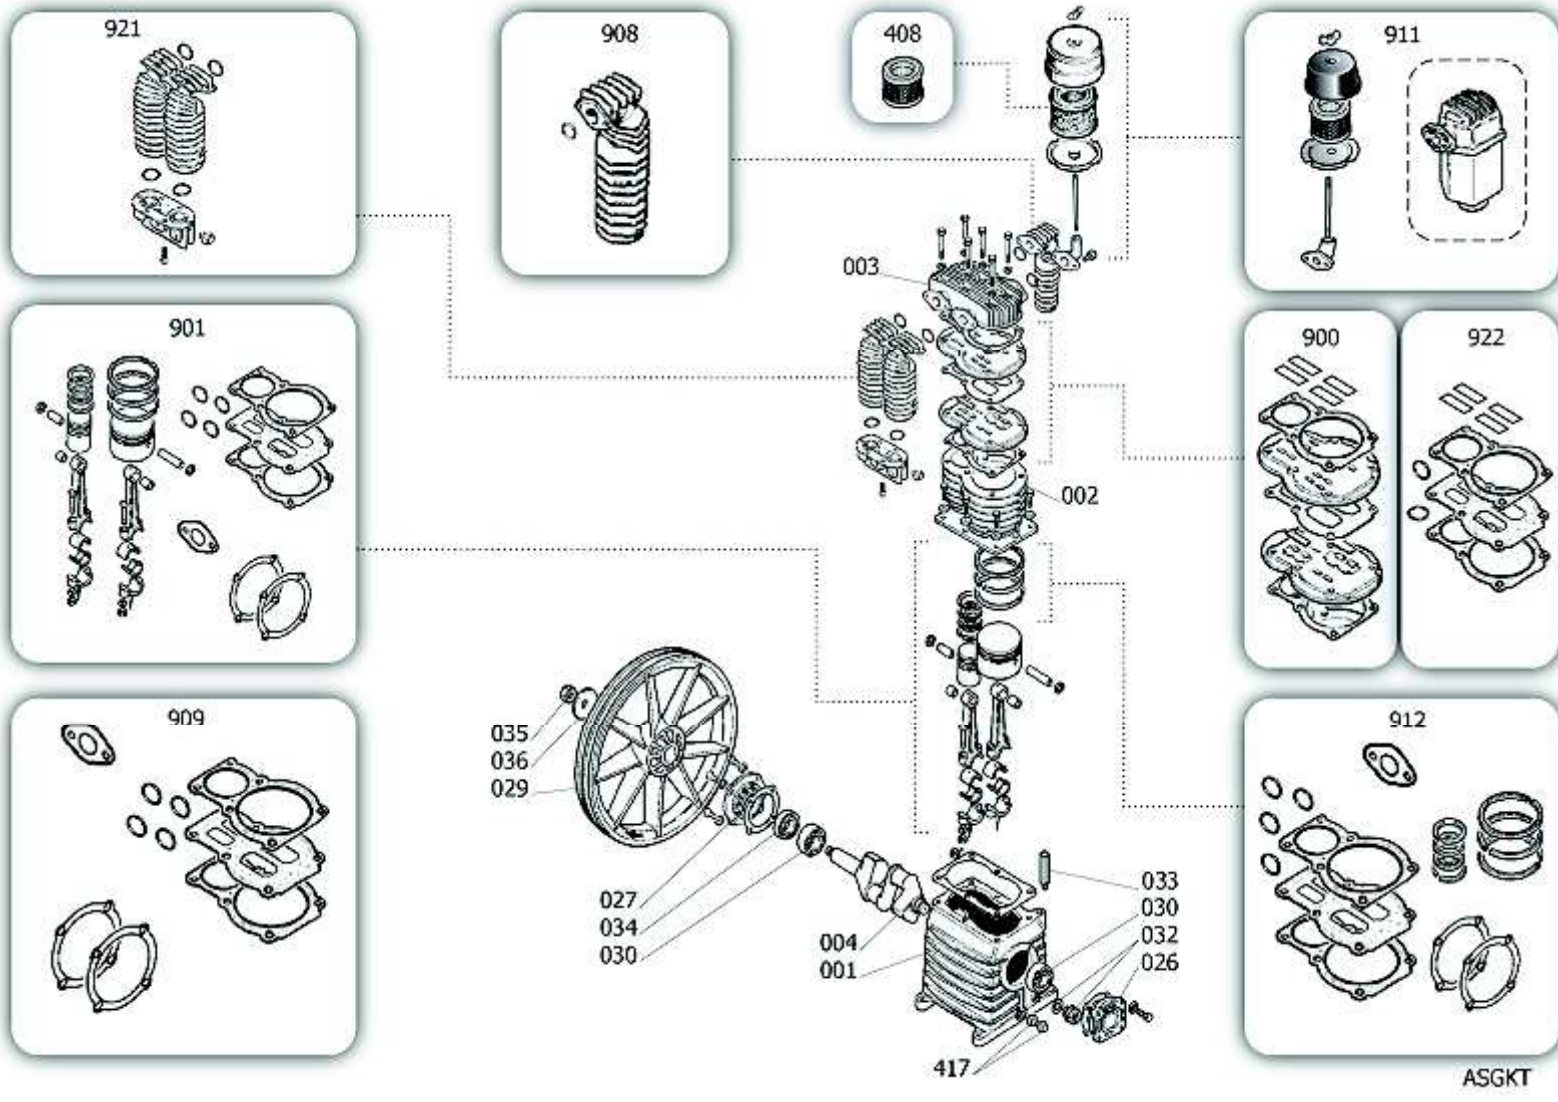

# SGJN601MDB076

AEROTEC BASIS AK25 - 3 KW PRO

Pos	Component		MU	Multiplier
125	9076603	PULEGGIA	PZ	1,0
126	9075017	CINGHIA	PZ	1,0
135	846S010	MOTORE	PZ	1,0
141	9038715	CONVOGLIATORE	PZ	1,0
142	9038714	PARACINGHIA	PZ	1,0
200	SG0000A	GRUPPO POMPANTE	PZ	1,0
469	N011455	LAMIERA MOTORE	PZ	1,0

Pos	Component	MU	Multiplier
1	\$33104600 CARTER	PZ	1,0
2	\$31604730SGL CILINDRO	PZ	1,0
3	SG61400 TESTA	PZ	1,0
4	SG61200 ALBERO	PZ	1,0
26	\$30400830 COPERCHIO ANTERIORE	PZ	1,0
27	\$30400860 SUPPORTO POSTERIORE CARTER	PZ	1,0
29	\$31003080 VOLANO	PZ	1,0
30	\$30300030 CUSCINETTO 6205 C3	PZ	2,0
32	\$36531150 SPIA LIVELLO OLIO	PZ	1,0
33	\$36507050 TAPPO OLIO	PZ	1,0
34	\$30300040 ANELLO DI TENUTA	PZ	1,0
35	\$37400720 VITE VOLANO	PZ	1,0
36	\$37500730 RONDELLA VOLANO	PZ	1,0
408	9434N01 MPK ELEM.FILTR.EXA K17-K50	PZ	1,0
417	\$36531140 TAPPO SCARICO OLIO	PZ	1,0
900	9434A12 MPK PIASTRA VALVOLE K25	PZ	1,0
901	9434B16 MPK PISTONE-BIELLA K25	PZ	1,0
908	9434E08 MPK COLLETTORE 1" K11-17-18-25	PZ	1,0
909	9434F13 MPK GUARNIZIONI K25	PZ	1,0
911	9434M01 KIT FILTRO ARIA	PZ	1,0
912	9434C15 MPK SEGMENTI K25	PZ	1,0
921	9434D02 MPK COLL.INTERMEDIO K25-28	PZ	1,0
922	9434H05 MPK MANUT.PV K25	PZ	1,0

9434N01

MPK ELEM.FILTR.EXA K17-K50

<b>Pos</b>	<b>Component</b>	<b>MU</b>	<b>Multiplier</b>
408	\$35602940 EL FLT ARIA 20UM D74 H129	PZ	1,0

Pos	Component		MU	Multiplier
6	SG40100	PIASTRA PORTAVALVOLE	PZ	2,0
62	\$30504740	GUARNIZ.CILINDRO-PIASTRA	PZ	1,0
63	SG40300	GUARNIZIONE PIASTRA-PIASTRA	PZ	1,0
64	SG50400	GUARNIZIONE PIASTRA-TESTA	PZ	1,0
77	\$32700350	VALVOLA LAMELLARE	PZ	2,0
77	\$32703560	VALVOLA LAMELLARE	PZ	2,0