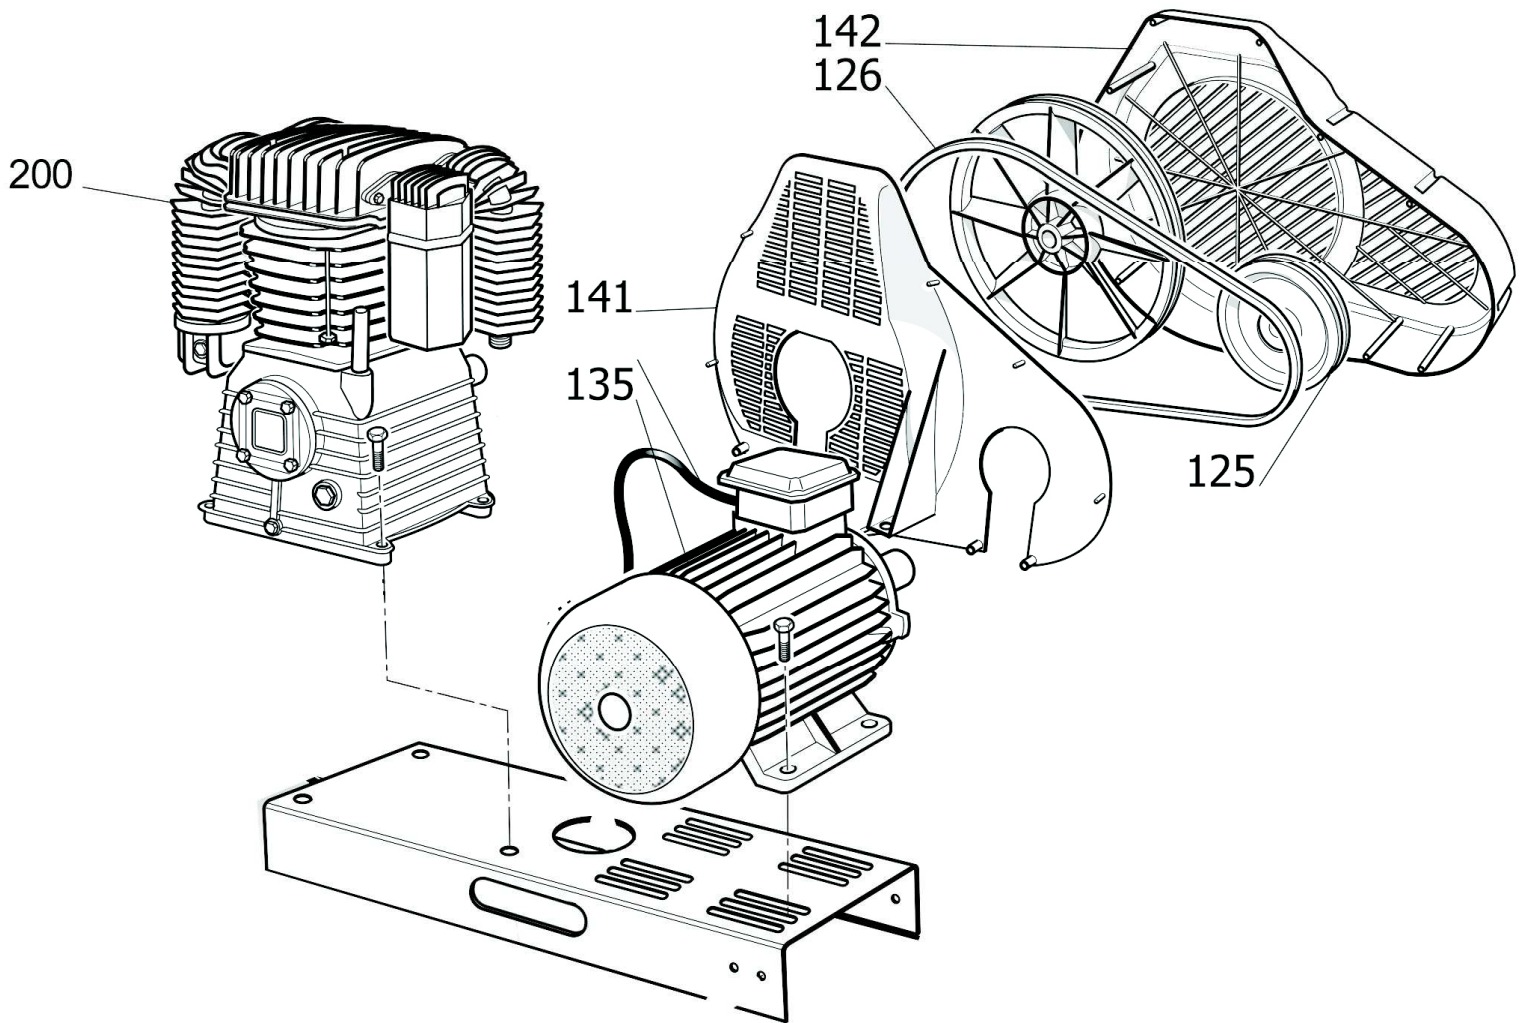

# SGJN601MDB076

AEROTEC BASIS AK25 - 3 KW PRO

Pos	Component		MU	Multiplier
125	9076603	PULEGGIA	PZ	1,0
126	9075017	CINGHIA	PZ	1,0
135	846S010	MOTORE	PZ	1,0
141	9038715	CONVOGLIATORE	PZ	1,0
142	9038714	PARACINGHIA	PZ	1,0
200	SG0000A	GRUPPO POMPANTE	PZ	1,0
469	N011455	LAMIERA MOTORE	PZ	1,0

Pos	Component	MU	Multiplier
1	\$33104600 CARTER	PZ	1,0
2	\$31604730SGL CILINDRO	PZ	1,0
3	SG61400 TESTA	PZ	1,0
4	SG61200 ALBERO	PZ	1,0
26	\$30400830 COPERCHIO ANTERIORE	PZ	1,0
27	\$30400860 SUPPORTO POSTERIORE CARTER	PZ	1,0
29	\$31003080 VOLANO	PZ	1,0
30	\$30300030 CUSCINETTO 6205 C3	PZ	2,0
32	\$36531150 SPIA LIVELLO OLIO	PZ	1,0
33	\$36507050 TAPPO OLIO	PZ	1,0
34	\$30300040 ANELLO DI TENUTA	PZ	1,0
35	\$37400720 VITE VOLANO	PZ	1,0
36	\$37500730 RONDELLA VOLANO	PZ	1,0
408	9434N01 MPK ELEM.FILTR.EXA K17-K50	PZ	1,0
417	\$36531140 TAPPO SCARICO OLIO	PZ	1,0
900	9434A12 MPK PIASTRA VALVOLE K25	PZ	1,0
901	9434B16 MPK PISTONE-BIELLA K25	PZ	1,0
908	9434E08 MPK COLLETTORE 1" K11-17-18-25	PZ	1,0
909	9434F13 MPK GUARNIZIONI K25	PZ	1,0
911	9434M01 KIT FILTRO ARIA	PZ	1,0
912	9434C15 MPK SEGMENTI K25	PZ	1,0
921	9434D02 MPK COLL.INTERMEDIO K25-28	PZ	1,0
922	9434H05 MPK MANUT.PV K25	PZ	1,0