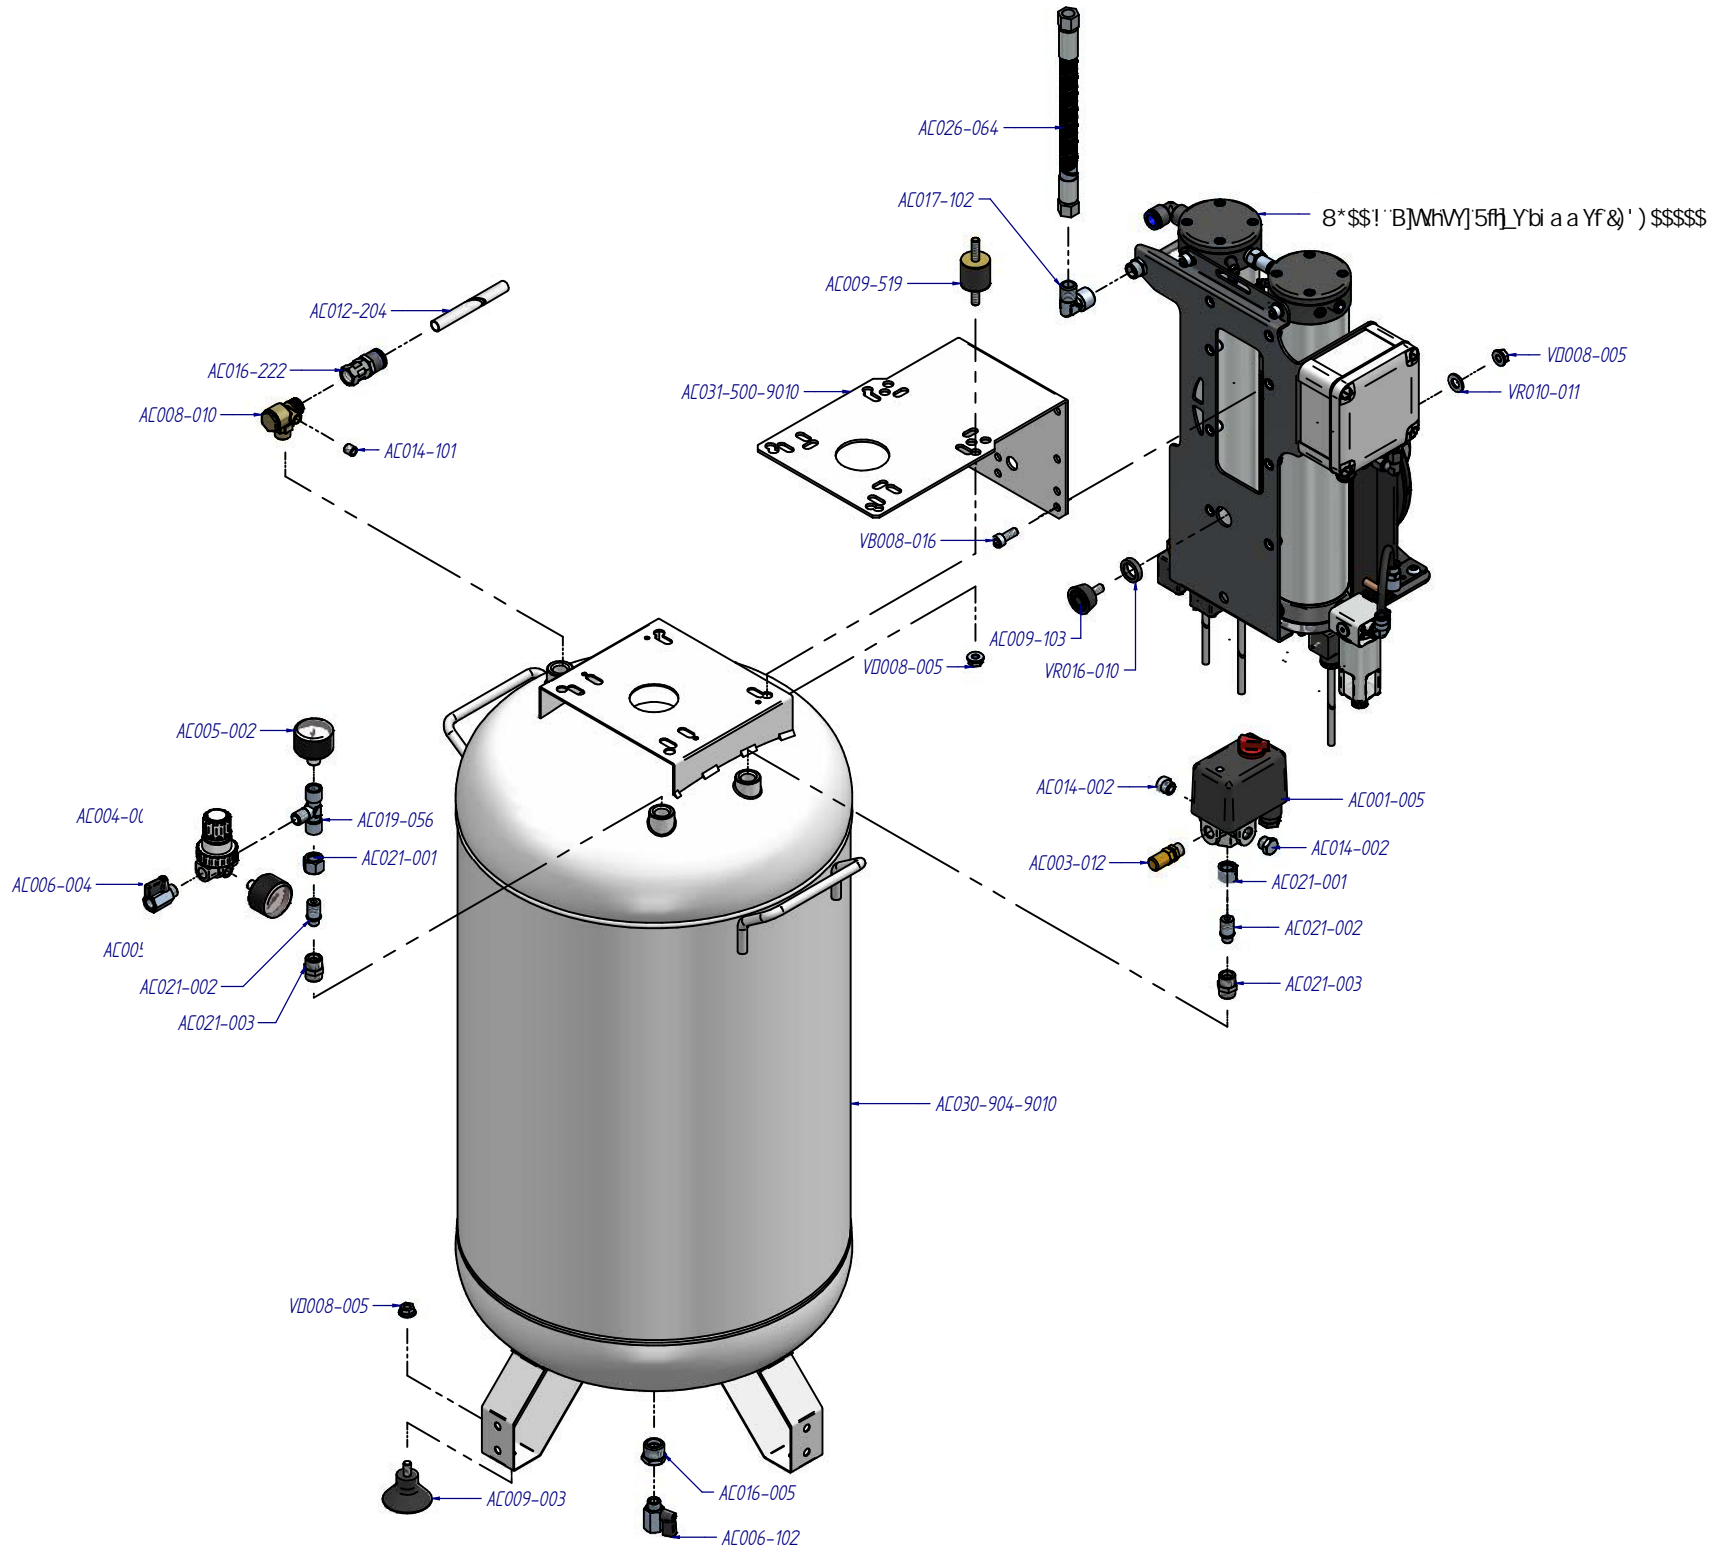

CODE	DESCRIPTION	CODE	DESCRIPTION	CODE	DESCRIPTION
AC008-006	Ogive for aluminum tube 12mm	EX037-030	Gasket cylinder 0,3	VB006-025	Screw
AC008-007	Nut for tube 12 mm aluminum	EX038-060	Cylinder	VB006-030	Screw
AC009-510	No-vibration rubber	EX040-001	Piston top	VB006-040	Screw
AC013-010	Aluminum tube	EX041-060	Piston seal	VB006-050	Screw
AC013-011	Aluminum tube	EX042-060	Connecting rod	VB006-060	Screw
AC017-130	Pipe felling "L"	EX043-060	Complete connecting rod	VB006-080	Screw
AC019-130	Pipe felling "T"	EX069-001	Metal cover fan	VB008-015	Screw
AT002-004	Nut for plastic fan	EX070-002	Plastic fan	VB008-025	Screw
EX011-001	Bearing for compressor monobloc	EX071-002	Plastic fan	VDO04-005	Nut
EX013-001	Bearing for connecting rod	EX072-001	Metal cover fan	VDO08-005	Nut
EX014-001	Handspike socket	EX073-001	Metal protection	VDO16-005	Nut
EX018-020	Compressor monobloc	MEX001-416	Electric motor 2,5 Hp 230 Volt 50 Hz	VDO16-010	Nut
EX027-001	Head	MEX005-016	Condenser 16 µF	VDO16-011	Nut
EX027-101	Complete Head	MEX005-025	Condenser 25 µF	VR004-005	Washer
EX028-001	Filter	MEX005-036	Condenser 36 µF	VR016-005	Washer
EX030-001	Gasket head	MEX005-040	Condenser 40 µF	VR016-006	Washer
EX035-001	Valve plate	MEX008-002	Cover condenser	VR016-010	Washer
EX035-101	Valve plate complete	OR014-005	O-ring	VR016-015	Washer
EX036-001	Valve	OR017-005	O-ring		
EX037-080	Gasket cylinder 0,8	VB004-005	Screw		
EX037-050	Gasket cylinder 0,5	VB006-005	Screw		