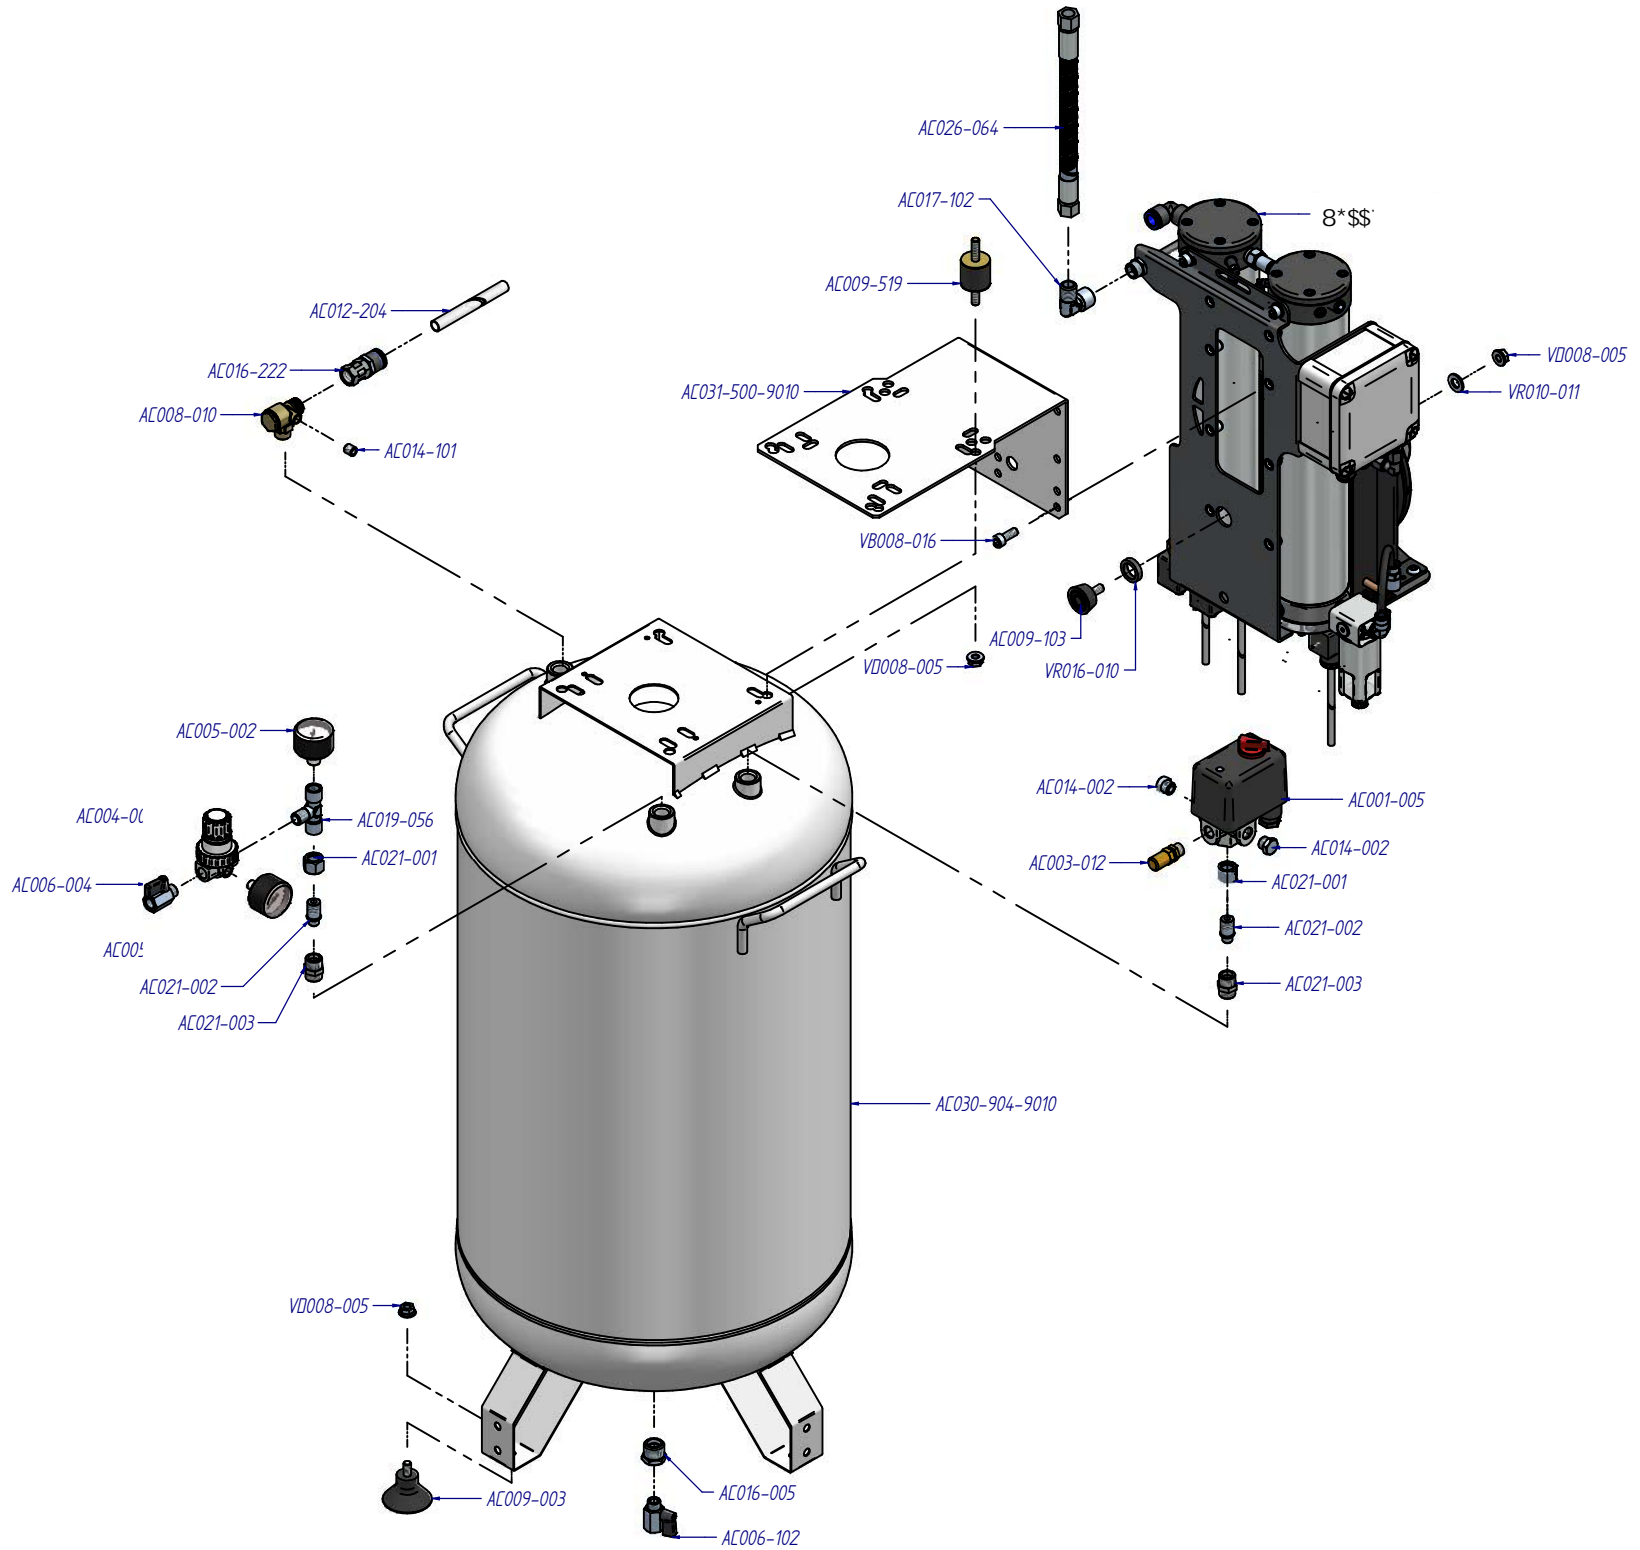

CODE	DESCRIPTION	CODE	DESCRIPTION	CODE	DESCRIPTION
AC008-006	Ogive for aluminum tube 12mm	EX037-030	Gasket cylinder 0,3	VB006-025	Screw
AC008-007	Nut for tube 12 mm aluminum	EX038-060	Cylinder	VB006-030	Screw
AC009-510	No-vibration rubber	EX040-001	Piston top	VB006-040	Screw
AC013-010	Aluminum tube	EX041-060	Piston seal	VB006-050	Screw
AC013-011	Aluminum tube	EX042-060	Connecting rod	VB006-060	Screw
AC017-130	Pipe felling "L"	EX043-060	Complete connecting rod	VB006-080	Screw
AC019-130	Pipe felling "T"	EX069-001	Metal cover fan	VB008-015	Screw
AT002-004	Nut for plastic fan	EX070-002	Plastic fan	VB008-025	Screw
EX011-001	Bearing for compressor monobloc	EX071-002	Plastic fan	VD004-005	Nut
EX013-001	Bearing for connecting rod	EX072-001	Metal cover fan	VD008-005	Nut
EX014-001	Handspike socket	EX073-001	Metal protection	VD016-005	Nut
EX018-020	Compressor monobloc	MEX001-416	Electric motor 2,5 Hp 230 Volt 50 Hz	VD016-010	Nut
EX027-001	Head	MEX005-016	Condenser 16 µF	VD016-011	Nut
EX027-101	Complete Head	MEX005-025	Condenser 25 µF	VR004-005	Washer
EX028-001	Filter	MEX005-036	Condenser 36 µF	VR016-005	Washer
EX030-001	Gasket head	MEX005-040	Condenser 40 µF	VR016-006	Washer
EX035-001	Valve plate	MEX008-002	Cover condenser	VR016-010	Washer
EX035-101	Valve plate complete	OR014-005	O-ring	VR016-015	Washer
EX036-001	Valve	OR017-005	O-ring		
EX037-080	Gasket cylinder 0,8	VB004-005	Screw		
EX037-050	Gasket cylinder 0,5	VB006-005	Screw		